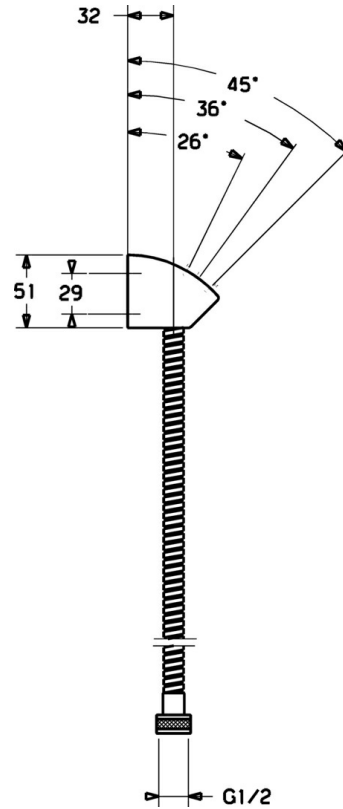

EAN: 4015474160972
static.hansa.com/44680200

- Accessories
- Chrome
- Shower holder

Technical data

Technical properties

Connection size	G1/2
Length / Height	1250 mm
Material	Composite

Regulations

EN standard	EN 1113
-------------	---------

Spare parts

SP44680200

	Name	Code
N.I.	Shower hose, L=1250 Discontinued	59911863
N.I.	Wall hanger Discontinued	59913043