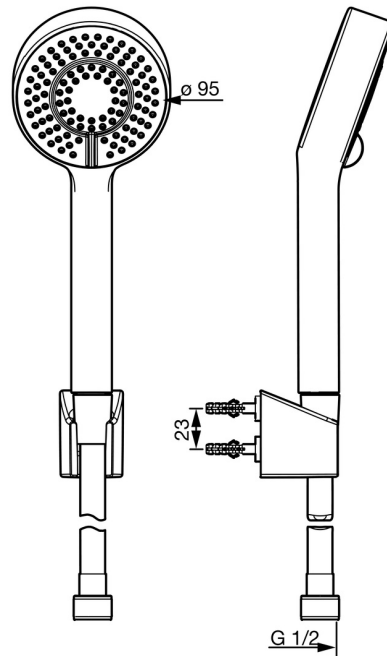

EAN: 4057304015854
static.hansa.com/4468013333

- Shower solutions
- Wall mounted
- Matt black
- Hand shower, Eco flow control, Shower holder, Anti limescale technology (easy to clean), Shower hose (1500 mm)
- Normal - Even and soft water stream, Refreshing - Strong water stream, activates and refreshes body, Relaxing - Soft water stream, pleasant for entire body
- 3 spray functions

Technical data

Flow properties

Eco-flow at 3 bar	9.0 l/min
Flow-rate at 3 bar	18.0 l/min
Flow-rate at 3 bar (with flow controller)	15.0 l/min

Technical properties

Hot water supply	max. +65°C
Working pressure	0.5-5 bar
Connection size	G1/2
Material	Composite