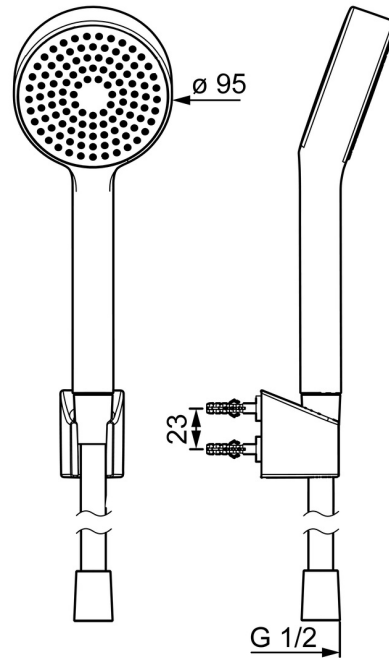

EAN: 4057304002526
static.hansa.com/44680113

- Shower solutions
- Wall mounted
- Chrome
- Hand shower, Shower holder, Shower hose (1500 mm), Anti limescale technology (easy to clean)
- Relaxing - Soft water stream, pleasant for entire body
- 1 spray function

Technical data

Flow properties

Flow-rate at 3 bar	18.0 l/min
Flow-rate at 3 bar (with flow controller)	15.0 l/min

Technical properties

Hot water supply	max. +65°C
Working pressure	0.5-5 bar
Connection size	G1/2
Material	Composite