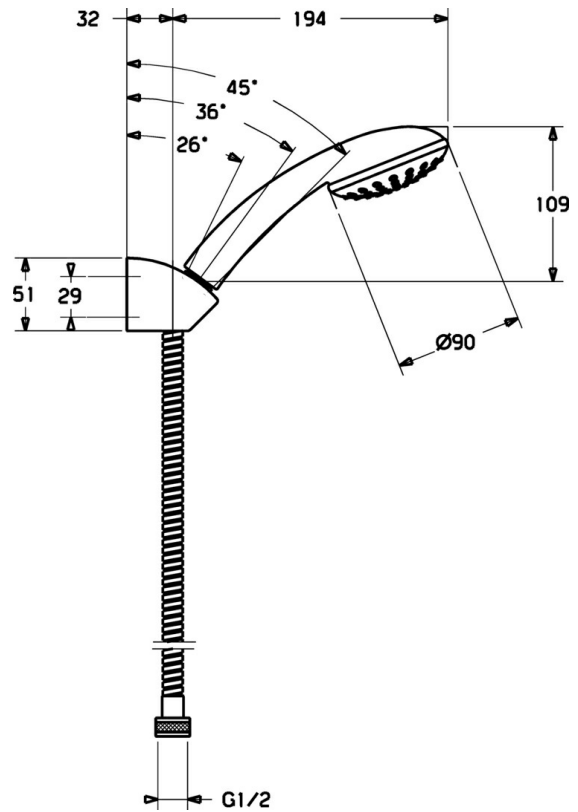

EAN: 4015474128019
static.hansa.com/44680110

- Shower solutions
- Wall mounted
- Chrome
- Normal - Even and soft water stream
- Litter filter(s)
- 1 spray function

Technical data

Technical properties

| | |
|------------------|-------------------|
| Hot water supply | max. +65°C |
| Working pressure | 0.5-5 bar |
| Material | Composite |

Regulations

| | |
|-------------|----------------|
| EN standard | EN 1112 |
|-------------|----------------|

Spare parts

SP44680110

| | Name | Code |
|------|----------------------------------|-------------|
| N.I. | Hand shower Discontinued | 44610100 |
| N.I. | Shower hose, L=1250 Discontinued | 59911863 |
| N.I. | Wall hanger Discontinued | 59913043 |