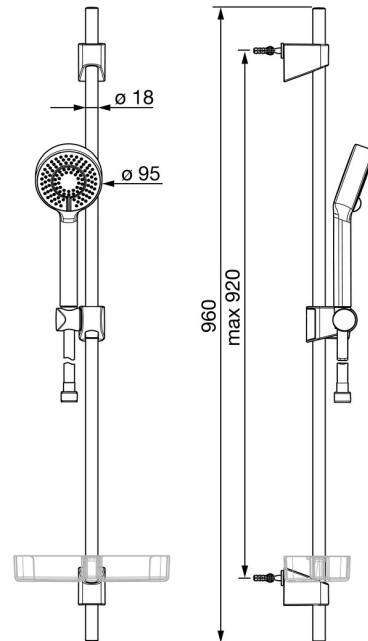

EAN: 4057304015694
static.hansa.com/4467013333

- Shower solutions
- Wall mounted
- Matt black

- Hand shower, Shower rail, Adjustable shower rail bracket, Soap dish, Shower hose (1750 mm), Anti limescale technology (easy to clean)
- Normal - Even and soft water stream, Refreshing - Strong water stream, activates and refreshes body, Relaxing - Soft water stream, pleasant for entire body
- 3 spray functions

Technical data

Flow properties

Eco-flow at 3 bar	9.0 l/min
Flow-rate at 3 bar	18.0 l/min
Flow-rate at 3 bar (with flow controller)	15.0 l/min

Technical properties

Hot water supply	max. +65°C
Working pressure	0.5-5 bar
Connection size	G1/2
Diameter	Ø 18 mm
Installation width	max 920 mm
Length / Height	960 mm