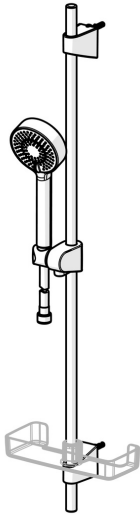

EAN: 4057304015694
static.hansa.com/4467013333

- Shower solutions
- Wall mounted
- Matt black

- Hand shower, Shower rail, Adjustable shower rail bracket, Soap dish, Shower hose (1750 mm), Anti limescale technology (easy to clean)
- Normal - Even and soft water stream, Refreshing - Strong water stream, activates and refreshes body, Relaxing - Soft water stream, pleasant for entire body
- 3 spray functions

Technical data

Flow properties

Eco-flow at 3 bar	9.0 l/min
Flow-rate at 3 bar	18.0 l/min
Flow-rate at 3 bar (with flow controller)	15.0 l/min

Technical properties

Hot water supply	max. +65°C
Working pressure	0.5-5 bar
Connection size	G1/2
Diameter	Ø 18 mm
Installation width	max 920 mm
Length / Height	960 mm