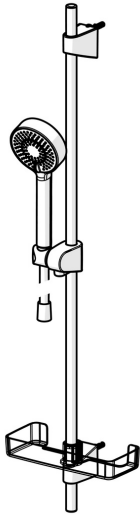

EAN: 4057304002502
static.hansa.com/44670133

- Shower solutions
- Wall mounted
- Chrome
- Hand shower, Shower rail, Adjustable shower rail bracket, Soap dish, Shower hose (1750 mm), Anti limescale technology (easy to clean)
- Normal - Even and soft water stream, Refreshing - Strong water stream, activates and refreshes body, Relaxing - Soft water stream, pleasant for entire body
- 3 spray functions

Technical data

Flow properties

Eco-flow at 3 bar	9.0 l/min
Flow-rate at 3 bar	18.0 l/min
Flow-rate at 3 bar (with flow controller)	15.0 l/min

Technical properties

Hot water supply	max. +65°C
Working pressure	0.5-5 bar
Connection size	G1/2
Diameter	Ø 18 mm
Installation width	max 920 mm
Length / Height	960 mm

Regulations

EN standard	EN 1112, EN 1113
-------------	-------------------------

Approvals and Declarations

Declaration of conformity	DoC
---------------------------	------------

Spare parts

SP44780113

	Name	Code
01	Slide for shower rail	59914392
02	Wall support	59914394