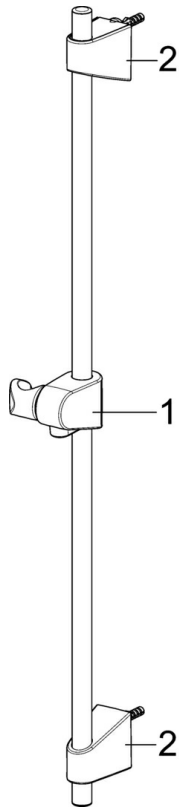

EAN: 4057304002502
static.hansa.com/44670133

- Shower solutions
- Wall mounted
- Chrome
- Hand shower, Shower rail, Adjustable shower rail bracket, Soap dish, Shower hose (1750 mm), Anti limescale technology (easy to clean)
- Normal - Even and soft water stream, Refreshing - Strong water stream, activates and refreshes body, Relaxing - Soft water stream, pleasant for entire body
- 3 spray functions

Technical data

Flow properties

Eco-flow at 3 bar	9.0 l/min
Flow-rate at 3 bar	18.0 l/min
Flow-rate at 3 bar (with flow controller)	15.0 l/min

Technical properties

Hot water supply	max. +65°C
Working pressure	0.5-5 bar
Connection size	G1/2
Diameter	Ø 18 mm
Installation width	max 920 mm
Length / Height	960 mm

Regulations

EN standard	EN 1112, EN 1113
-------------	-------------------------

Approvals and Declarations

Declaration of conformity	DoC
---------------------------	------------

Spare parts

SP44780113

	Name	Code
01	Slide for shower rail	59914392
02	Wall support	59914394