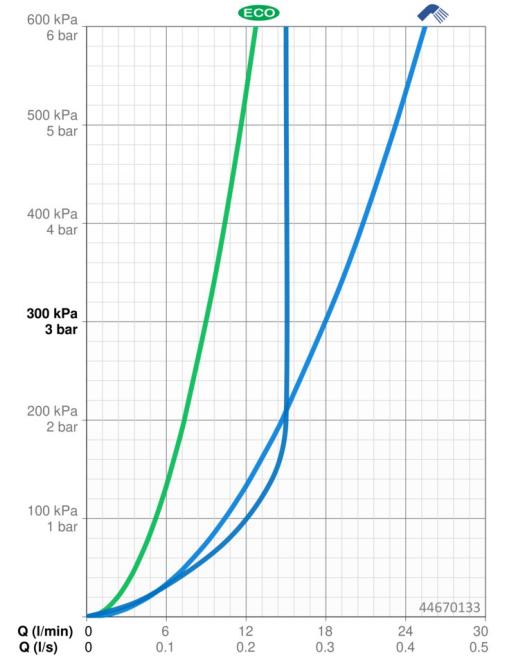

Technical data

Flow properties

Eco-flow at 3 bar	9.0 l/min
Flow-rate at 3 bar	18.0 l/min
Flow-rate at 3 bar (with flow controller)	15.0 l/min

Technical properties

Hot water supply	max. +65°C
Working pressure	0.5-5 bar
Connection size	G1/2
Diameter	Ø 18 mm
Installation width	max 920 mm
Length / Height	960 mm

Regulations

EN standard	EN 1112, EN 1113

Approvals and Declarations

Declaration of conformity	DoC