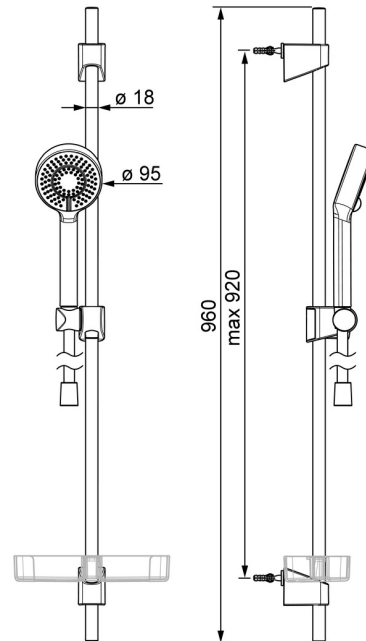

EAN: 4057304002502
static.hansa.com/44670133

- Shower solutions
- Wall mounted
- Chrome
- Hand shower, Shower rail, Adjustable shower rail bracket, Soap dish, Shower hose (1750 mm), Anti limescale technology (easy to clean)
- Normal - Even and soft water stream, Refreshing - Strong water stream, activates and refreshes body, Relaxing - Soft water stream, pleasant for entire body
- 3 spray functions

Technical data

Flow properties

Eco-flow at 3 bar	9.0 l/min
Flow-rate at 3 bar	18.0 l/min
Flow-rate at 3 bar (with flow controller)	15.0 l/min

Technical properties

Hot water supply	max. +65°C
Working pressure	0.5-5 bar
Connection size	G1/2
Diameter	Ø 18 mm
Installation width	max 920 mm
Length / Height	960 mm

Regulations

EN standard	EN 1112, EN 1113
-------------	-------------------------

Approvals and Declarations

Declaration of conformity	DoC
---------------------------	------------

Spare parts

SP44780113

	Name	Code
01	Slide for shower rail	59914392
02	Wall support	59914394