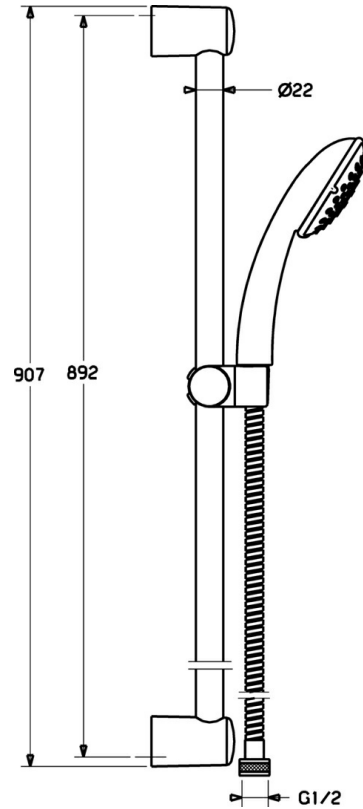

EAN: 4015474127890  
[static.hansa.com/44670130](http://static.hansa.com/44670130)

- Shower solutions
- Wall mounted
- Chrome
- Adjustable shower rail bracket, Shower hose (1750 mm), Soap dish, Anti limescale technology (easy to clean)
- Litter filter(s)
- 3 spray functions

### Technical properties

Hot water supply	<b>max. +65°C</b>
Working pressure	<b>0.5-5 bar</b>

## Spare parts

### SP44670110

	Name	Code
2	Wall support Discontinued	59912599
3	Slide for shower rail, d 22 mm	59912595
4	Hand shower Discontinued	44610100
4	Hand shower Discontinued	44630100
4	Hand shower Discontinued	44620100
5	Shower hose, L=1750	59912596
5.1	Gasket ring, d 21x12x2	59912304
7	Soap tray	59912598
N.I.	Protective cap Discontinued	59913901
N.I.	Spacer sleeve Discontinued	59913951