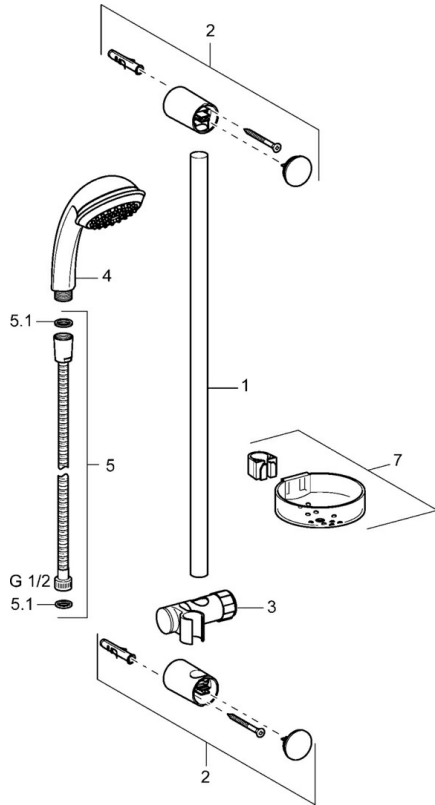

EAN: 4015474127890  
[static.hansa.com/44670130](http://static.hansa.com/44670130)

- Shower solutions
- Wall mounted
- Chrome
- Adjustable shower rail bracket, Shower hose (1750 mm), Soap dish, Anti limescale technology (easy to clean)
- Litter filter(s)
- 3 spray functions

### Technical properties

Hot water supply	<b>max. +65°C</b>
Working pressure	<b>0.5-5 bar</b>

## Spare parts

### SP44670110

	Name	Code
2	Wall support Discontinued	59912599
3	Slide for shower rail, d 22 mm	59912595
4	Hand shower Discontinued	44610100
4	Hand shower Discontinued	44630100
4	Hand shower Discontinued	44620100
5	Shower hose, L=1750	59912596
5.1	Gasket ring, d 21x12x2	59912304
7	Soap tray	59912598
N.I.	Protective cap Discontinued	59913901
N.I.	Spacer sleeve Discontinued	59913951