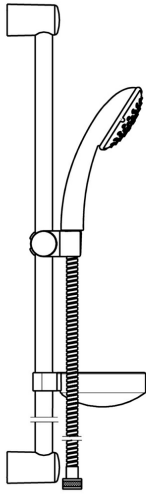

EAN: 4015474127890  
[static.hansa.com/44670130](http://static.hansa.com/44670130)

- Shower solutions
- Wall mounted
- Chrome
- Adjustable shower rail bracket, Shower hose (1750 mm), Soap dish, Anti limescale technology (easy to clean)
- Litter filter(s)
- 3 spray functions

### Technical properties

Hot water supply	<b>max. +65°C</b>
Working pressure	<b>0.5-5 bar</b>

## Spare parts

### SP44670110

	Name	Code
2	Wall support Discontinued	59912599
3	Slide for shower rail, d 22 mm	59912595
4	Hand shower Discontinued	44610100
4	Hand shower Discontinued	44630100
4	Hand shower Discontinued	44620100
5	Shower hose, L=1750	59912596
5.1	Gasket ring, d 21x12x2	59912304
7	Soap tray	59912598
N.I.	Protective cap Discontinued	59913901
N.I.	Spacer sleeve Discontinued	59913951