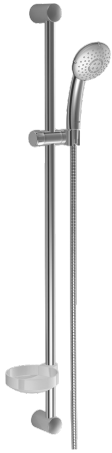

EAN: 4015474127890  
[static.hansa.com/44670130](http://static.hansa.com/44670130)

- Shower solutions
- Wall mounted
- Chrome
- Adjustable shower rail bracket, Shower hose (1750 mm), Soap dish, Anti limescale technology (easy to clean)
- Litter filter(s)
- 3 spray functions

### Technical properties

Hot water supply	<b>max. +65°C</b>
Working pressure	<b>0.5-5 bar</b>

## Spare parts

### SP44670110

	Name	Code
2	Wall support Discontinued	59912599
3	Slide for shower rail, d 22 mm	59912595
4	Hand shower Discontinued	44610100
4	Hand shower Discontinued	44630100
4	Hand shower Discontinued	44620100
5	Shower hose, L=1750	59912596
5.1	Gasket ring, d 21x12x2	59912304
7	Soap tray	59912598
N.I.	Protective cap Discontinued	59913901
N.I.	Spacer sleeve Discontinued	59913951