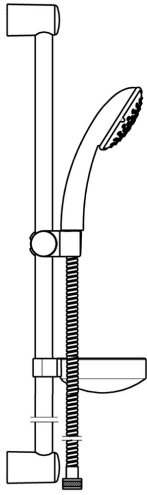

EAN: 4015474127883  
[static.hansa.com/44670120](http://static.hansa.com/44670120)

- Shower solutions
- Wall mounted
- Chrome
- Adjustable shower rail bracket, Shower hose (1750 mm), Soap dish, Anti limescale technology (easy to clean)
- Litter filter(s)
- 2 spray functions

### Technical properties

Hot water supply	<b>max. +65°C</b>
Working pressure	<b>0.5-5 bar</b>

## Spare parts

### SP44670110

	Name	Code
2	Wall support Discontinued	59912599
3	Slide for shower rail, d 22 mm	59912595
4	Hand shower Discontinued	44610100
4	Hand shower Discontinued	44630100
4	Hand shower Discontinued	44620100
5	Shower hose, L=1750	59912596
5.1	Gasket ring, d 21x12x2	59912304
7	Soap tray	59912598
N.I.	Protective cap Discontinued	59913901
N.I.	Spacer sleeve Discontinued	59913951