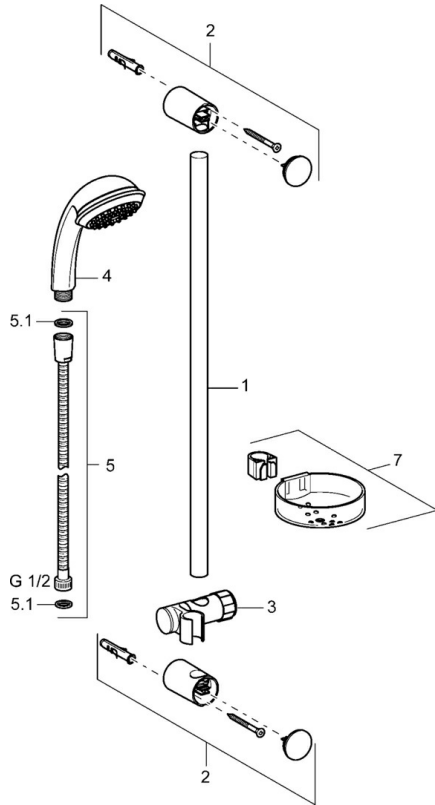

EAN: 4015474127883  
[static.hansa.com/44670120](http://static.hansa.com/44670120)

- Shower solutions
- Wall mounted
- Chrome
- Adjustable shower rail bracket, Shower hose (1750 mm), Soap dish, Anti limescale technology (easy to clean)
- Litter filter(s)
- 2 spray functions

### Technical properties

Hot water supply	<b>max. +65°C</b>
Working pressure	<b>0.5-5 bar</b>

## Spare parts

### SP44670110

	Name	Code
2	Wall support Discontinued	59912599
3	Slide for shower rail, d 22 mm	59912595
4	Hand shower Discontinued	44610100
4	Hand shower Discontinued	44630100
4	Hand shower Discontinued	44620100
5	Shower hose, L=1750	59912596
5.1	Gasket ring, d 21x12x2	59912304
7	Soap tray	59912598
N.I.	Protective cap Discontinued	59913901
N.I.	Spacer sleeve Discontinued	59913951