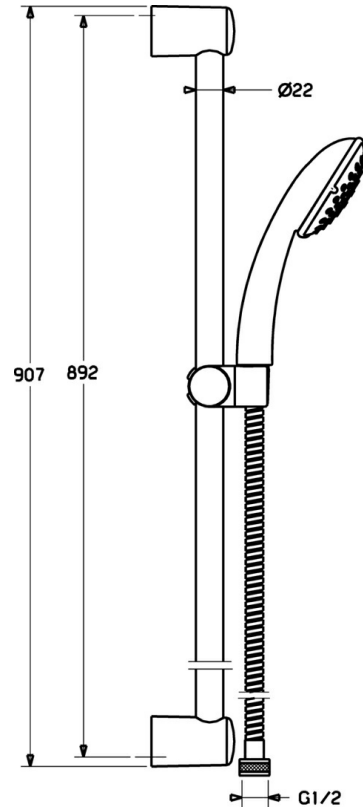

EAN: 4015474127883  
[static.hansa.com/44670120](http://static.hansa.com/44670120)

- Shower solutions
- Wall mounted
- Chrome
- Adjustable shower rail bracket, Shower hose (1750 mm), Soap dish, Anti limescale technology (easy to clean)
- Litter filter(s)
- 2 spray functions

### Technical properties

Hot water supply	<b>max. +65°C</b>
Working pressure	<b>0.5-5 bar</b>

## Spare parts

### SP44670110

	Name	Code
2	Wall support Discontinued	59912599
3	Slide for shower rail, d 22 mm	59912595
4	Hand shower Discontinued	44610100
4	Hand shower Discontinued	44630100
4	Hand shower Discontinued	44620100
5	Shower hose, L=1750	59912596
5.1	Gasket ring, d 21x12x2	59912304
7	Soap tray	59912598
N.I.	Protective cap Discontinued	59913901
N.I.	Spacer sleeve Discontinued	59913951