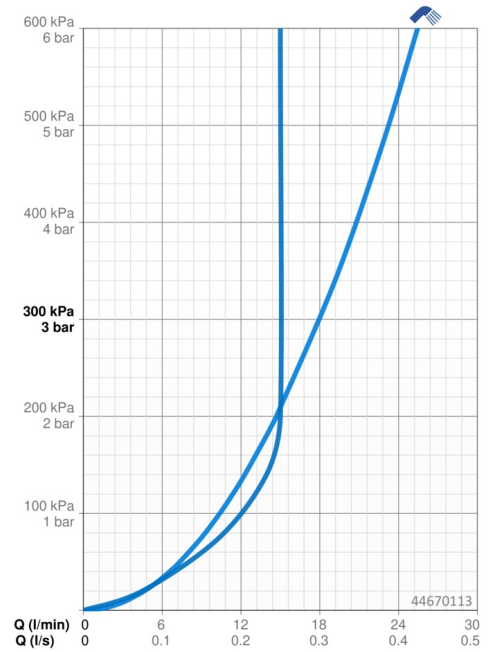

Technical data

Flow properties

Flow-rate at 3 bar	18.0 l/min
Flow-rate at 3 bar (with flow controller)	15.0 l/min

Technical properties

Hot water supply	max. +65°C
Working pressure	0.5-5 bar
Connection size	G1/2
Diameter	Ø 18 mm
Installation width	max 920 mm
Length / Height	960 mm

Regulations

EN standard	EN 1112, EN 1113

Approvals and Declarations

Declaration of conformity	DoC
EPD	S-P-06395