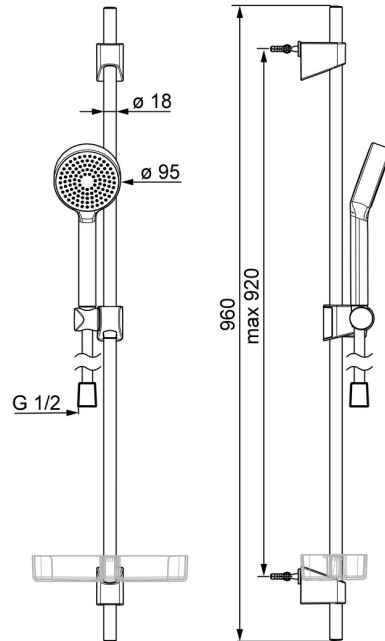

EAN: 4057304002489
static.hansa.com/44670113

- Shower solutions
- Wall mounted
- Chrome
- Hand shower, Shower rail, Adjustable shower rail bracket, Soap dish, Shower hose (1750 mm), Anti limescale technology (easy to clean)
- Relaxing - Soft water stream, pleasant for entire body
- 1 spray function

Technical data

Flow properties

Flow-rate at 3 bar	18.0 l/min
Flow-rate at 3 bar (with flow controller)	15.0 l/min

Technical properties

Hot water supply	max. +65°C
Working pressure	0.5-5 bar
Connection size	G1/2
Diameter	Ø 18 mm
Installation width	max 920 mm
Length / Height	960 mm

Regulations

EN standard	EN 1112, EN 1113
-------------	-------------------------

Approvals and Declarations

Declaration of conformity	DoC
EPD	S-P-06395

Spare parts

SP44780113

	Name	Code
01	Slide for shower rail	59914392
02	Wall support	59914394