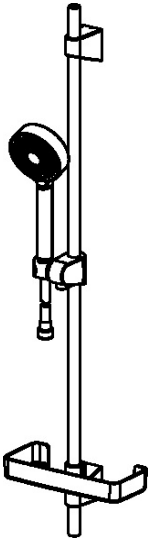

EAN: 4057304002489
static.hansa.com/44670113

- Shower solutions
- Wall mounted
- Chrome
- Hand shower, Shower rail, Adjustable shower rail bracket, Soap dish, Shower hose (1750 mm), Anti limescale technology (easy to clean)
- Relaxing - Soft water stream, pleasant for entire body
- 1 spray function

Technical data

Flow properties

Flow-rate at 3 bar	18.0 l/min
Flow-rate at 3 bar (with flow controller)	15.0 l/min

Technical properties

Hot water supply	max. +65°C
Working pressure	0.5-5 bar
Connection size	G1/2
Diameter	Ø 18 mm
Installation width	max 920 mm
Length / Height	960 mm

Regulations

EN standard	EN 1112, EN 1113
-------------	-------------------------

Approvals and Declarations

Declaration of conformity	DoC
EPD	S-P-06395

Spare parts

SP44780113

	Name	Code
01	Slide for shower rail	59914392
02	Wall support	59914394