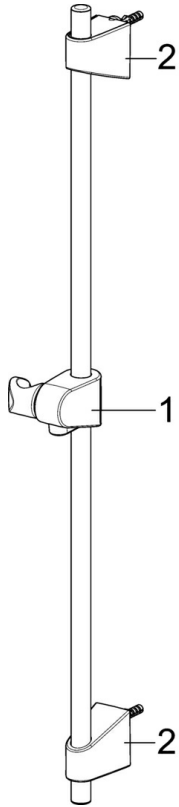

EAN: 4057304002489
static.hansa.com/44670113

- Shower solutions
- Wall mounted
- Chrome
- Hand shower, Shower rail, Adjustable shower rail bracket, Soap dish, Shower hose (1750 mm), Anti limescale technology (easy to clean)
- Relaxing - Soft water stream, pleasant for entire body
- 1 spray function

Technical data

Flow properties

Flow-rate at 3 bar	18.0 l/min
Flow-rate at 3 bar (with flow controller)	15.0 l/min

Technical properties

Hot water supply	max. +65°C
Working pressure	0.5-5 bar
Connection size	G1/2
Diameter	Ø 18 mm
Installation width	max 920 mm
Length / Height	960 mm

Regulations

EN standard	EN 1112, EN 1113
-------------	-------------------------

Approvals and Declarations

Declaration of conformity	DoC
EPD	S-P-06395

Spare parts

SP44780113

	Name	Code
01	Slide for shower rail	59914392
02	Wall support	59914394