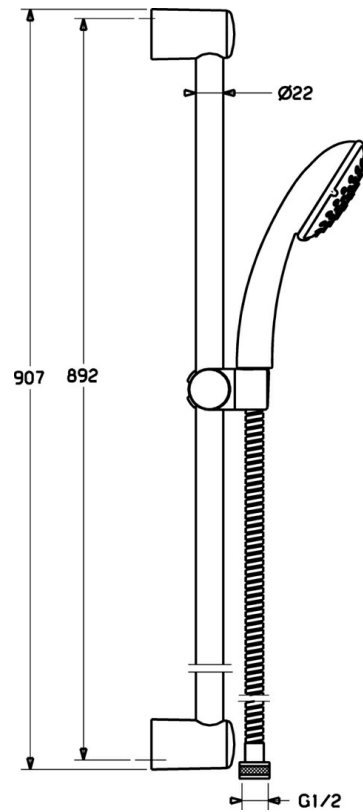

EAN: 4015474127876
static.hansa.com/44670110

- Shower solutions
- Wall mounted
- Chrome
- Adjustable shower rail bracket, Shower hose (1750 mm), Soap dish, Anti limescale technology (easy to clean)
- Normal - Even and soft water stream
- Litter filter(s)
- 1 spray function

Technical data

Technical properties

| | |
|------------------|-------------------|
| Hot water supply | max. +65°C |
| Working pressure | 0.5-5 bar |

Spare parts

SP44670110

| | Name | Code |
|------|--------------------------------|----------|
| 2 | Wall support Discontinued | 59912599 |
| 3 | Slide for shower rail, d 22 mm | 59912595 |
| 4 | Hand shower Discontinued | 44610100 |
| 4 | Hand shower Discontinued | 44630100 |
| 4 | Hand shower Discontinued | 44620100 |
| 5 | Shower hose, L=1750 | 59912596 |
| 5.1 | Gasket ring, d 21x12x2 | 59912304 |
| 7 | Soap tray | 59912598 |
| N.I. | Protective cap Discontinued | 59913901 |
| N.I. | Spacer sleeve Discontinued | 59913951 |