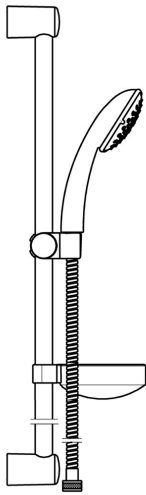

EAN: 4015474127876
static.hansa.com/44670110

- Shower solutions
- Wall mounted
- Chrome
- Adjustable shower rail bracket, Shower hose (1750 mm), Soap dish, Anti limescale technology (easy to clean)
- Normal - Even and soft water stream
- Litter filter(s)
- 1 spray function

Technical data

Technical properties

| | |
|------------------|-------------------|
| Hot water supply | max. +65°C |
| Working pressure | 0.5-5 bar |

Spare parts

SP44670110

| | Name | Code |
|------|--------------------------------|----------|
| 2 | Wall support Discontinued | 59912599 |
| 3 | Slide for shower rail, d 22 mm | 59912595 |
| 4 | Hand shower Discontinued | 44610100 |
| 4 | Hand shower Discontinued | 44630100 |
| 4 | Hand shower Discontinued | 44620100 |
| 5 | Shower hose, L=1750 | 59912596 |
| 5.1 | Gasket ring, d 21x12x2 | 59912304 |
| 7 | Soap tray | 59912598 |
| N.I. | Protective cap Discontinued | 59913901 |
| N.I. | Spacer sleeve Discontinued | 59913951 |