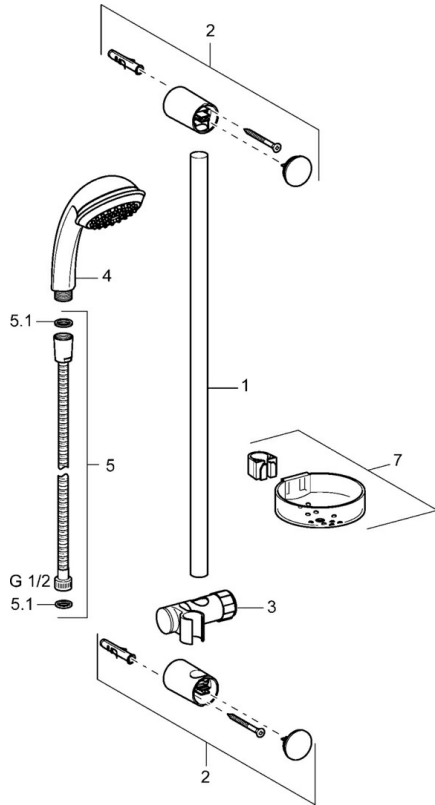

EAN: 4015474127876
static.hansa.com/44670110

- Shower solutions
- Wall mounted
- Chrome
- Adjustable shower rail bracket, Shower hose (1750 mm), Soap dish, Anti limescale technology (easy to clean)
- Normal - Even and soft water stream
- Litter filter(s)
- 1 spray function

Technical data

Technical properties

| | |
|------------------|-------------------|
| Hot water supply | max. +65°C |
| Working pressure | 0.5-5 bar |

Spare parts

SP44670110

| | Name | Code |
|------|--------------------------------|----------|
| 2 | Wall support Discontinued | 59912599 |
| 3 | Slide for shower rail, d 22 mm | 59912595 |
| 4 | Hand shower Discontinued | 44610100 |
| 4 | Hand shower Discontinued | 44630100 |
| 4 | Hand shower Discontinued | 44620100 |
| 5 | Shower hose, L=1750 | 59912596 |
| 5.1 | Gasket ring, d 21x12x2 | 59912304 |
| 7 | Soap tray | 59912598 |
| N.I. | Protective cap Discontinued | 59913901 |
| N.I. | Spacer sleeve Discontinued | 59913951 |