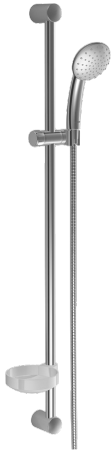

EAN: 4015474127876
static.hansa.com/44670110

- Shower solutions
- Wall mounted
- Chrome
- Adjustable shower rail bracket, Shower hose (1750 mm), Soap dish, Anti limescale technology (easy to clean)
- Normal - Even and soft water stream
- Litter filter(s)
- 1 spray function

Technical data

Technical properties

| | |
|------------------|-------------------|
| Hot water supply | max. +65°C |
| Working pressure | 0.5-5 bar |

Spare parts

SP44670110

| | Name | Code |
|------|--------------------------------|----------|
| 2 | Wall support Discontinued | 59912599 |
| 3 | Slide for shower rail, d 22 mm | 59912595 |
| 4 | Hand shower Discontinued | 44610100 |
| 4 | Hand shower Discontinued | 44630100 |
| 4 | Hand shower Discontinued | 44620100 |
| 5 | Shower hose, L=1750 | 59912596 |
| 5.1 | Gasket ring, d 21x12x2 | 59912304 |
| 7 | Soap tray | 59912598 |
| N.I. | Protective cap Discontinued | 59913901 |
| N.I. | Spacer sleeve Discontinued | 59913951 |