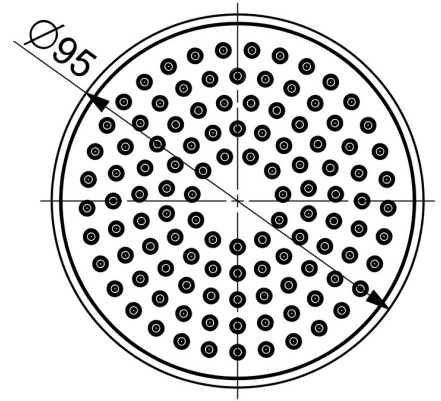

EAN: 4057304010347
static.hansa.com/44640310

- Shower solutions
- Accessories
- Chrome
- Rotatable ball joint connection, Anti limescale technology (easy to clean)
- Intense - invigorating water stream
- Internal thread
- 1 spray function

Technical data

Flow properties

Flow-rate at 3 bar (with flow controller) **9.0 l/min**

Technical properties

DN-size (nominal dimension) **DN15**
 Hot water supply **max. +65°C**
 Working pressure **1-10 bar**
 Connection size **G1/2**
 Material **Composite**