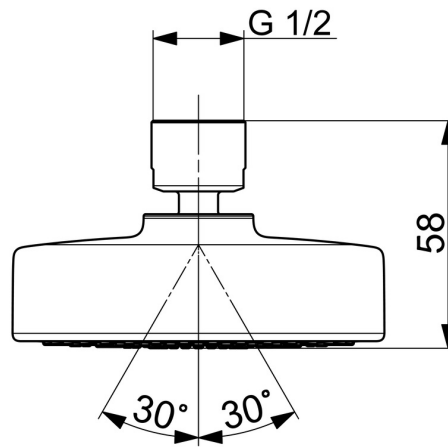

EAN: 4057304010347
static.hansa.com/44640310

- Shower solutions
- Accessories
- Chrome
- Rotatable ball joint connection, Anti limescale technology (easy to clean)
- Intense - invigorating water stream
- Internal thread
- 1 spray function

Technical data

Flow properties

Flow-rate at 3 bar (with flow controller) **9.0 l/min**

Technical properties

DN-size (nominal dimension) **DN15**
 Hot water supply **max. +65°C**
 Working pressure **1-10 bar**
 Connection size **G1/2**
 Material **Composite**