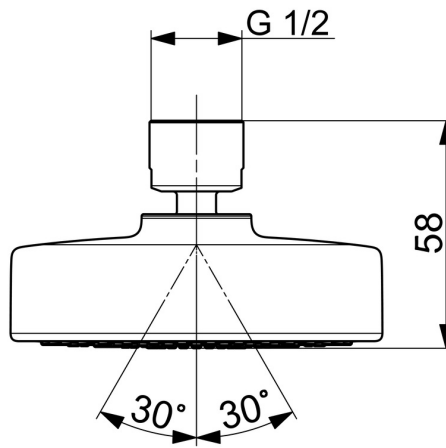

EAN: 4057304002564
static.hansa.com/44640300

- Shower solutions
- Accessories
- Chrome
- Rotatable ball joint connection, Anti limescale technology (easy to clean)
- Intense - invigorating water stream
- Internal thread
- 1 spray function

Technical data

Flow properties

Flow-rate at 3 bar (with flow controller) **15.0 l/min**

Technical properties

DN-size (nominal dimension) **DN15**
 Hot water supply **max. +65°C**
 Working pressure **1-10 bar**
 Connection size **G1/2**
 Material **Composite**