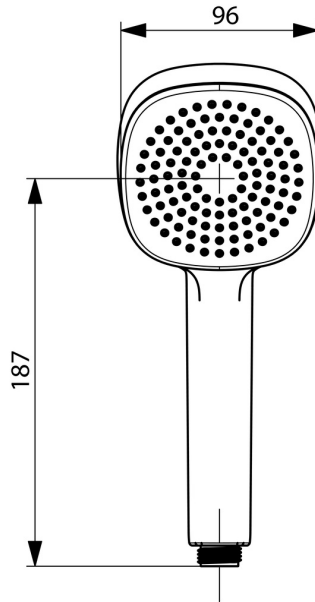

EAN: 4057304011023
static.hansa.com/44630500

- Shower solutions
- Accessories
- Chrome
- Eco flow control, Anti limescale technology (easy to clean)
- Refreshing - Strong water stream, activates and refreshes body
- 1 spray function

Technical data

Flow properties

Flow-rate at 3 bar (with flow controller) **9.0 l/min**

Technical properties

Hot water supply **max. +65°C**
 Working pressure **0.5-5 bar**
 Connection size **G1/2**
 Material **Composite**