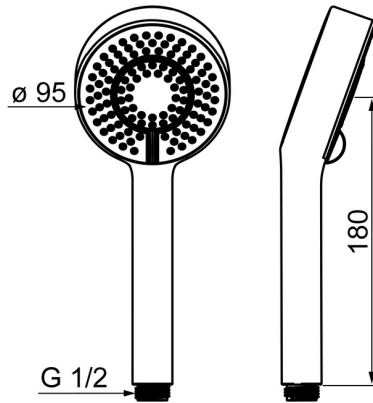

EAN: 4057304015687
static.hansa.com/4463030033

- Shower solutions
- Accessories
- Matt black
- Eco flow control, Anti limescale technology (easy to clean)
- Normal - Even and soft water stream, Refreshing - Strong water stream, activates and refreshes body, Relaxing - Soft water stream, pleasant for entire body
- 3 spray functions

Technical data

Flow properties

Eco-flow at 3 bar	9.0 l/min
Flow-rate at 3 bar	18.0 l/min
Flow-rate at 3 bar (with flow controller)	15.0 l/min

Technical properties

Hot water supply	max. +65°C
Working pressure	0.5-5 bar
Connection size	G1/2
Material	Composite