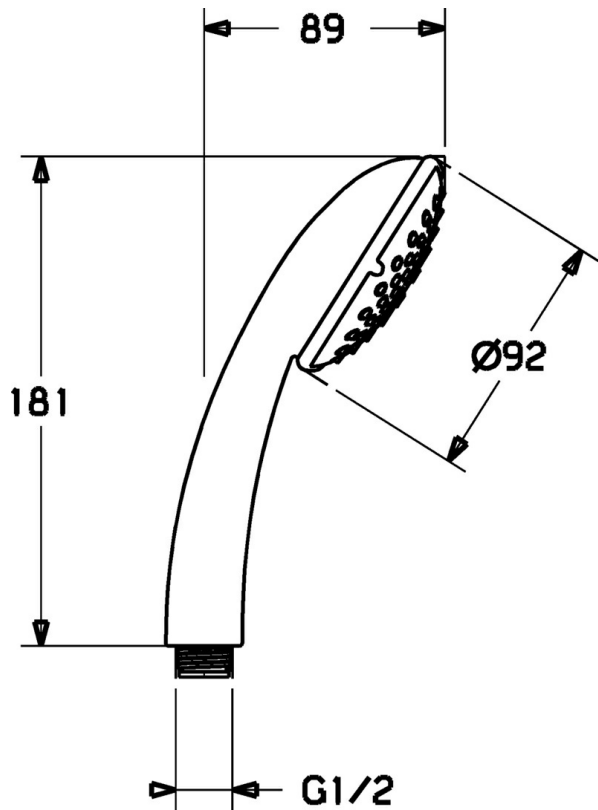

EAN: 4015474127869
static.hansa.com/44630100

- Shower solutions
- Accessories
- Chrome
- Anti limescale technology (easy to clean)
- Normal - Even and soft water stream, Massage - Strong water stream due to rotatable spray nozzles, Sensitive - Gentle water stream
- Litter filter(s)
- Laminar spray, without air addition
- 3 spray functions

Technical data

Technical properties

Hot water supply	max. +65°C
Working pressure	0.5-5 bar
Material	Composite

Regulations

EN standard	EN 1112
-------------	----------------