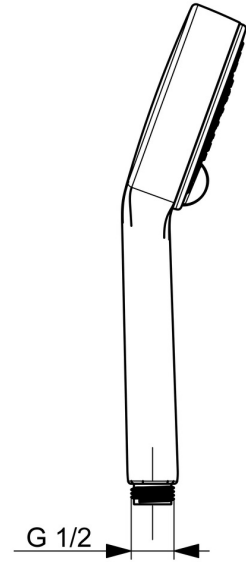

EAN: 4057304011016  
[static.hansa.com/44620500](https://static.hansa.com/44620500)

- Shower solutions
- Accessories
- Chrome
- Eco flow control, Anti limescale technology (easy to clean)
- Normal - Even and soft water stream, Refreshing - Strong water stream, activates and refreshes body, Relaxing - Soft water stream, pleasant for entire body
- 3 spray functions

### Flow properties

Eco-flow at 3 bar	<b>9.0 l/min</b>
Flow-rate at 3 bar	<b>18.0 l/min</b>
Flow-rate at 3 bar (with flow controller)	<b>15.0 l/min</b>

### Technical properties

Hot water supply	<b>max. +65°C</b>
Working pressure	<b>0.5-5 bar</b>
Connection size	<b>G1/2</b>
Material	<b>Composite</b>