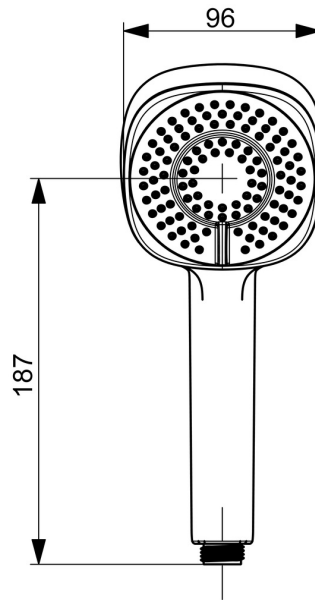

EAN: 4057304011016  
[static.hansa.com/44620500](https://static.hansa.com/44620500)

- Shower solutions
- Accessories
- Chrome
- Eco flow control, Anti limescale technology (easy to clean)
- Normal - Even and soft water stream, Refreshing - Strong water stream, activates and refreshes body, Relaxing - Soft water stream, pleasant for entire body
- 3 spray functions

### Technical properties

Hot water supply	<b>max. +65°C</b>
Working pressure	<b>0.5-5 bar</b>
Connection size	<b>G1/2</b>
Material	<b>Composite</b>