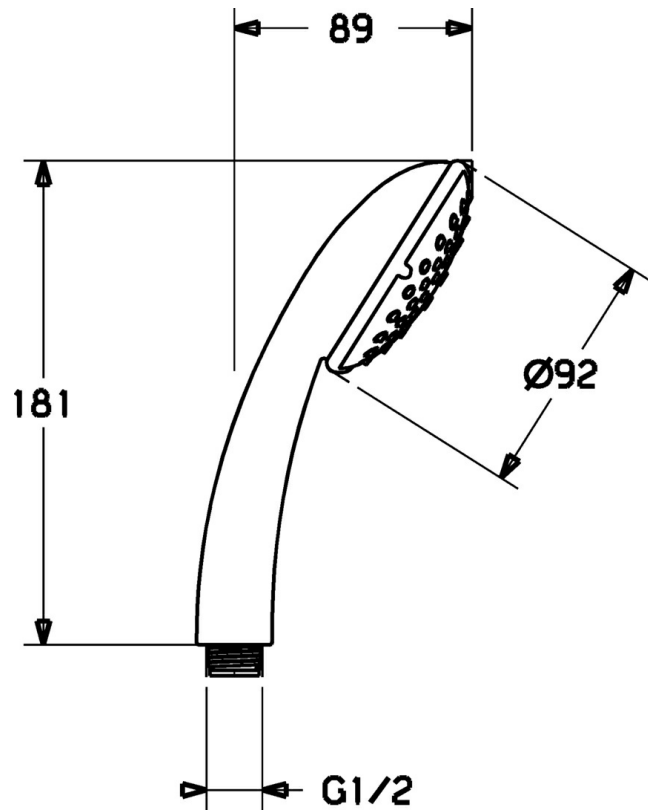

EAN: 4015474127852  
[static.hansa.com/44620100](https://static.hansa.com/44620100)

- Shower solutions
- Accessories
- Chrome
- Anti limescale technology (easy to clean)
- Normal - Even and soft water stream, Massage - Strong water stream due to rotatable spray nozzles
- Litter filter(s)
- Laminar spray, without air addition
- 2 spray functions

## Technical data

### Flow properties

Flow-rate at 3 bar **13.2 l/min**

### Technical properties

Hot water supply **max. +65°C**  
 Working pressure **0.5-5 bar**  
 Connection size **G1/2**  
 Material **Composite**