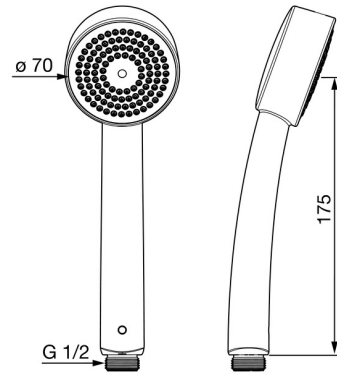

EAN: 4057304005633  
[static.hansa.com/44611300](https://static.hansa.com/44611300)

- Shower solutions
- Accessories
- Chrome
- Anti limescale technology (easy to clean)
- Refreshing - Strong water stream, activates and refreshes body
- 1 spray function

## Technical data

### Flow properties

Flow-rate at 3 bar	<b>13.8 l/min</b>
Flow-rate at 3 bar (with flow controller)	<b>15.0 l/min</b>

### Technical properties

Hot water supply	<b>max. +65°C</b>
Working pressure	<b>0.5-5 bar</b>
Connection size	<b>G1/2</b>
Material	<b>Composite</b>