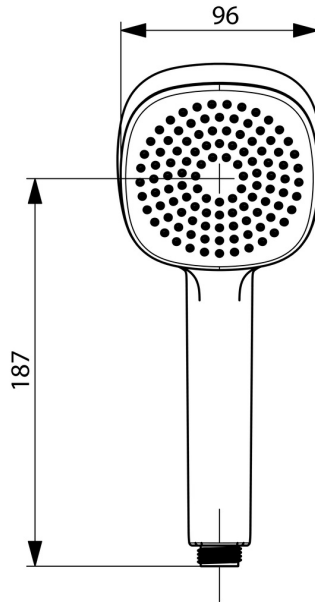

EAN: 4057304011009  
[static.hansa.com/44610500](https://static.hansa.com/44610500)

- Shower solutions
- Accessories
- Chrome
- Hand shower, Anti limescale technology (easy to clean)
- Refreshing - Strong water stream, activates and refreshes body
- 1 spray function

## Technical data

### Flow properties

Flow-rate at 3 bar	<b>18.0 l/min</b>
Flow-rate at 3 bar (with flow controller)	<b>15.0 l/min</b>

### Technical properties

Hot water supply	<b>max. +65°C</b>
Working pressure	<b>0.5-5 bar</b>
Connection size	<b>G1/2</b>
Material	<b>Composite</b>