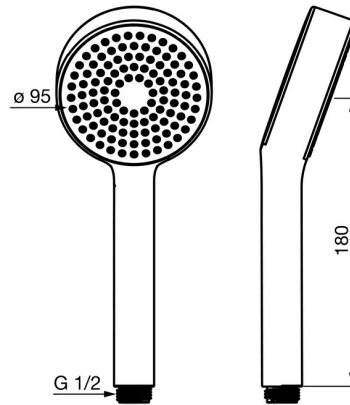

EAN: 4057304005350  
[static.hansa.com/44610400](https://static.hansa.com/44610400)

- Shower solutions
- Accessories
- Chrome
- Eco flow control, Anti limescale technology (easy to clean)
- Refreshing - Strong water stream, activates and refreshes body
- 1 spray function

## Technical data

### Flow properties

Flow-rate at 3 bar (with flow controller) **9.0 l/min**

### Technical properties

Hot water supply **max. +65°C**  
 Working pressure **0.5-5 bar**  
 Connection size **G1/2**  
 Material **Composite**