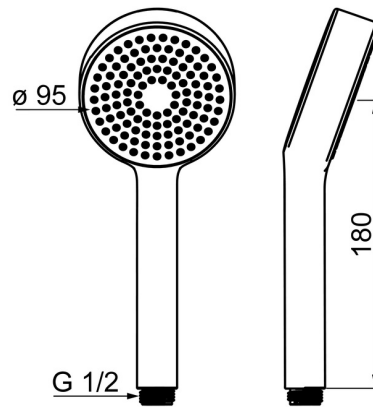

EAN: 4057304002434  
[static.hansa.com/44610300](https://static.hansa.com/44610300)

- Shower solutions
- Accessories
- Chrome
- Anti limescale technology (easy to clean)
- Refreshing - Strong water stream, activates and refreshes body
- 1 spray function

### Flow properties

Flow-rate at 3 bar	<b>18.0 l/min</b>
Flow-rate at 3 bar (with flow controller)	<b>15.0 l/min</b>

### Technical properties

Hot water supply	<b>max. +65°C</b>
Working pressure	<b>0.5-5 bar</b>
Connection size	<b>G1/2</b>
Material	<b>Composite</b>