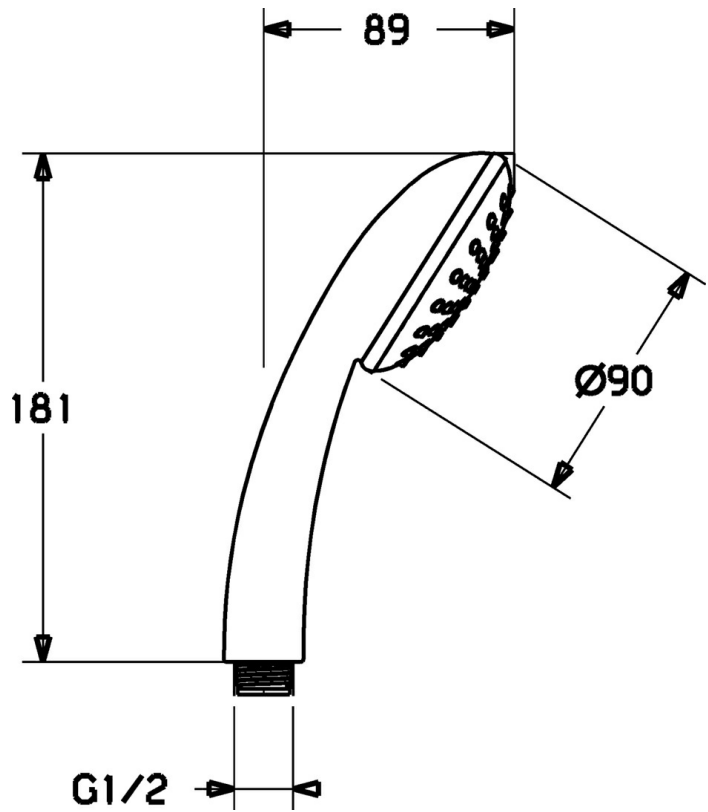

EAN: 4015474127838
static.hansa.com/44610100

- Shower solutions
- Accessories
- Chrome
- Anti limescale technology (easy to clean)
- Normal - Even and soft water stream
- Litter filter(s)
- Laminar spray, without air addition
- 1 spray function

Technical data

Flow properties

Flow-rate at 3 bar **19.8 l/min**

Technical properties

Hot water supply **max. +65°C**
 Working pressure **0.5-5 bar**
 Connection size **G1/2**
 Material **Composite**

Regulations