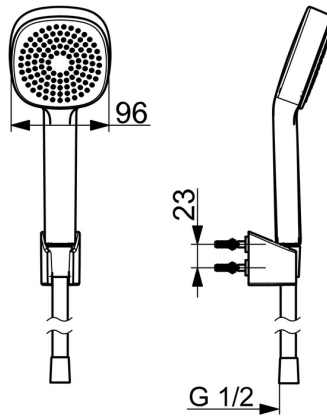

EAN: 4057304011139
static.hansa.com/44600113

- Shower solutions
- Wall mounted
- Chrome
- Hand shower, Shower hose (1500 mm), Shower holder, Anti limescale technology (easy to clean)
- Relaxing - Soft water stream, pleasant for entire body
- 1 spray function

Technical data

Flow properties

Flow-rate at 3 bar	18.0 l/min
Flow-rate at 3 bar (with flow controller)	15.0 l/min

Technical properties

Hot water supply	max. +65°C
Working pressure	0.5-5 bar
Connection size	G1/2
Material	Composite