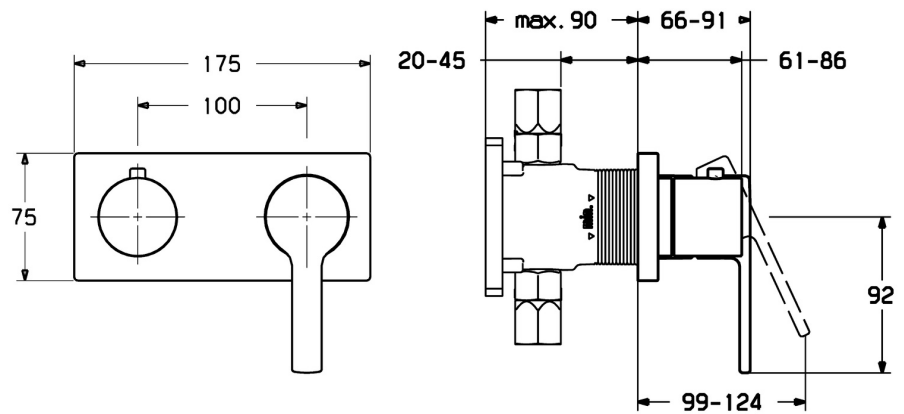

EAN: 4015474252356  
[static.hansa.com/44599503](https://static.hansa.com/44599503)

- Bathtub & Shower
- Single-lever, Trim Kit
- Concealed wall mounting
- Chrome
- Hot/Cold symbols, Single operating lever/handle
- Rosette plate frame, Square rosette, Sleeve, BLUECLICK for an easy, screwless trim plate installation
- with 2-way-diverter

### Technical properties

Hot water supply	<b>max. +80°C</b>
Working pressure	<b>0.5-10 bar</b>