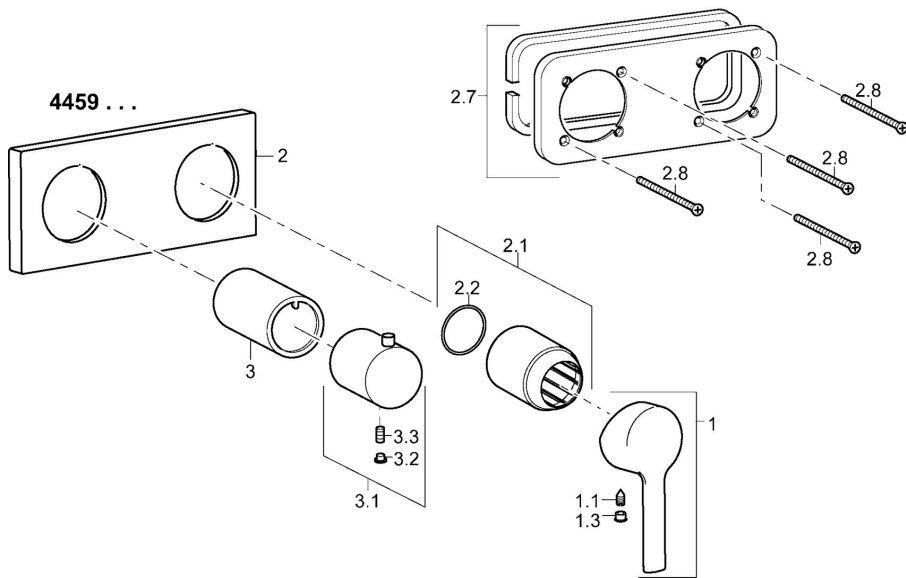

EAN: 4015474252356  
[static.hansa.com/44599503](https://static.hansa.com/44599503)

- Bathtub & Shower
- Single-lever, Trim Kit
- Concealed wall mounting
- Chrome
- Hot/Cold symbols, Single operating lever/handle
- Rosette plate frame, Square rosette, Sleeve, BLUECLICK for an easy, screwless trim plate installation
- with 2-way-diverter

## Technical data

### SP44599503

	Name	Code
1	Lever	59913761
1.1	Screw, M5x8, SW2.5	59904755
1.3	Cover plug	59913762
2	Cover plate, 175x75	59913734
2.1	Cover sleeve	59912511
2.2	O-ring, 41x3	59913215
2.7	Cover plate holder	59913697
2.8	Screw, M4x55	59913698
3	Bushing	59913702
3.1	Handle	59913724
3.2	Cover plug	59911840
3.3	Screw, M5x6, SW2.5	59912617
N.I.	Raising kit, 20 mm	59913591