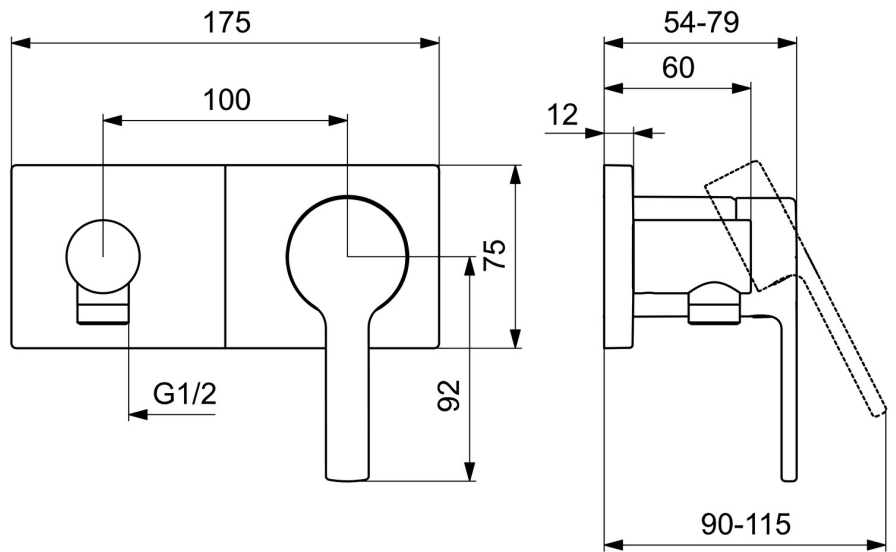

EAN: 4057304014833
static.hansa.com/44589583

- Shower solutions
- Single-lever, Trim Kit
- Concealed wall mounting
- Chrome
- Single operating lever/handle, Hot/Cold symbols
- Wall connection elbow
- Non-return valve(s)
- Square rosette, Sleeve, BLUECLICK for an easy, screwless trim plate installation

Technical data

Flow properties

Flow-rate at 3 bar (with flow controller)	12.0 l/min
Pressure loss 0.2 l/s (with flow reducers)	3 bar

Technical properties

Hot water supply	max. +80°C
Working pressure	0.5-10 bar
Projection	60 mm
Backflow prevention (EN1717)	EB
Material	Brass

Regulations

EN standard	EN 817
Noise class	II (ISO 3822)

Approvals and Declarations

Declaration of conformity	DoC
EPD	S-P-07752

Spare parts

SP44589583

	Name	Code
01	Lever	1004279V
02	Symbol plug	59914573
03	Cover sleeve	59914572
04	Cover plate, 175x75	59913866
05	Cover plate holder	59913697
06	Screw, M4x55	59913698
07	Non-return valve	59905714
08	Threaded sleeve, G1/2	59913865