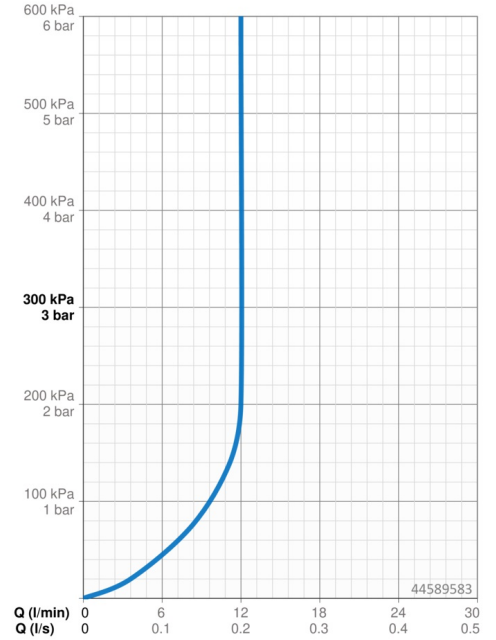

Technical data

Flow properties

Flow-rate at 3 bar (with flow controller)	12.0 l/min
Pressure loss 0.2 l/s (with flow reducers)	3 bar

Technical properties

Hot water supply	max. +80°C
Working pressure	0.5-10 bar
Projection	60 mm
Backflow prevention (EN1717)	EB
Material	Brass

Regulations

EN standard	EN 817
Noise class	II (ISO 3822)

Approvals and Declarations

Declaration of conformity	DoC
EPD	S-P-07752