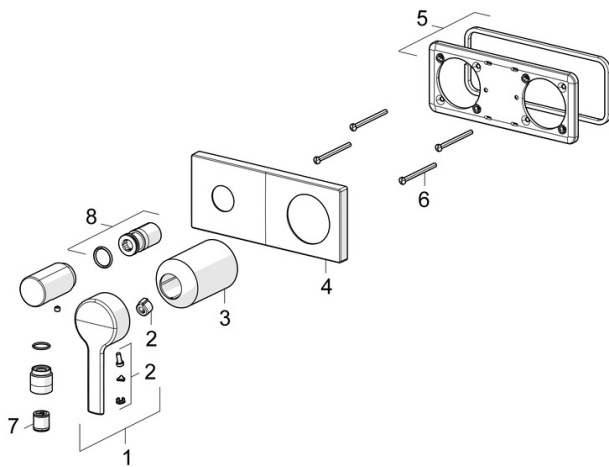

EAN: 4057304014833
static.hansa.com/44589583

- Shower solutions
- Single-lever, Trim Kit
- Concealed wall mounting
- Chrome
- Single operating lever/handle, Hot/Cold symbols
- Wall connection elbow
- Non-return valve(s)
- Square rosette, Sleeve, BLUECLICK for an easy, screwless trim plate installation

Technical data

Flow properties

Flow-rate at 3 bar (with flow controller)	12.0 l/min
Pressure loss 0.2 l/s (with flow reducers)	3 bar

Technical properties

Hot water supply	max. +80°C
Working pressure	0.5-10 bar
Projection	60 mm
Backflow prevention (EN1717)	EB
Material	Brass

Regulations

EN standard	EN 817
Noise class	II (ISO 3822)

Approvals and Declarations

Declaration of conformity	DoC
EPD	S-P-07752

Spare parts

SP44589583

	Name	Code
01	Lever	1004279V
02	Symbol plug	59914573
03	Cover sleeve	59914572
04	Cover plate, 175x75	59913866
05	Cover plate holder	59913697
06	Screw, M4x55	59913698
07	Non-return valve	59905714
08	Threaded sleeve, G1/2	59913865