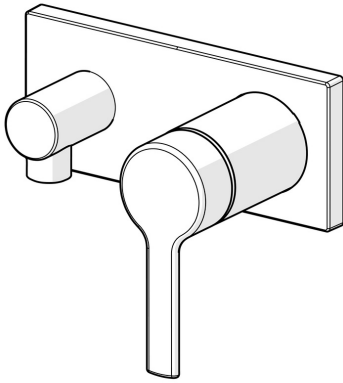

EAN: 4057304014833
static.hansa.com/44589583

- Shower solutions
- Single-lever, Trim Kit
- Concealed wall mounting
- Chrome
- Single operating lever/handle, Hot/Cold symbols
- Wall connection elbow
- Non-return valve(s)
- Square rosette, Sleeve, BLUECLICK for an easy, screwless trim plate installation

Technical data

Flow properties

Flow-rate at 3 bar (with flow controller)	12.0 l/min
Pressure loss 0.2 l/s (with flow reducers)	3 bar

Technical properties

Hot water supply	max. +80°C
Working pressure	0.5-10 bar
Projection	60 mm
Backflow prevention (EN1717)	EB
Material	Brass

Regulations

EN standard	EN 817
Noise class	II (ISO 3822)

Approvals and Declarations

Declaration of conformity	DoC
EPD	S-P-07752

Spare parts

SP44589583

	Name	Code
01	Lever	1004279V
02	Symbol plug	59914573
03	Cover sleeve	59914572
04	Cover plate, 175x75	59913866
05	Cover plate holder	59913697
06	Screw, M4x55	59913698
07	Non-return valve	59905714
08	Threaded sleeve, G1/2	59913865