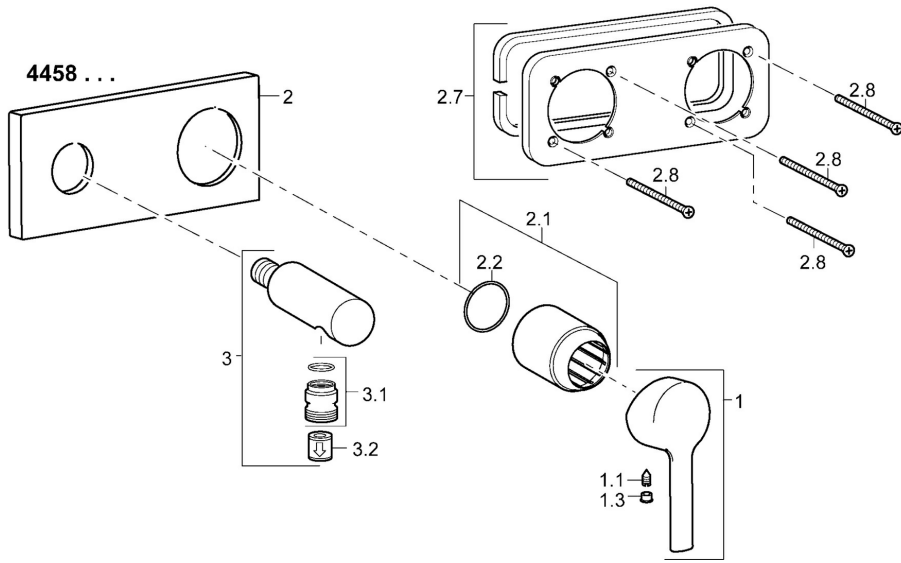

EAN: 4015474252325  
[static.hansa.com/44589503](https://static.hansa.com/44589503)

- Shower solutions
- Single-lever, Trim Kit
- Concealed wall mounting
- Chrome
- Single operating lever/handle, Hot/Cold symbols
- Wall connection elbow
- Non-return valve(s)
- Square rosette, BLUECLICK for an easy, screwless trim plate installation

### SP44589503

	Name	Code
1	Lever	59913761
1.1	Screw, M5x8, SW2.5	59904755
1.3	Cover plug	59913762
2	Cover flange, 175x75 mm Discontinued	59913733
2.1	Cover sleeve	59912511
2.2	O-ring, 41x3	59913215
2.7	Cover plate holder	59913697
2.8	Screw, M4x55	59913698
3	Wall coupling Discontinued	59913700
3.1	Thread nipple, G1/2xM18x1	59911384
3.2	Non-return valve	59905714
N.I.	Raising kit, 20 mm	59913590