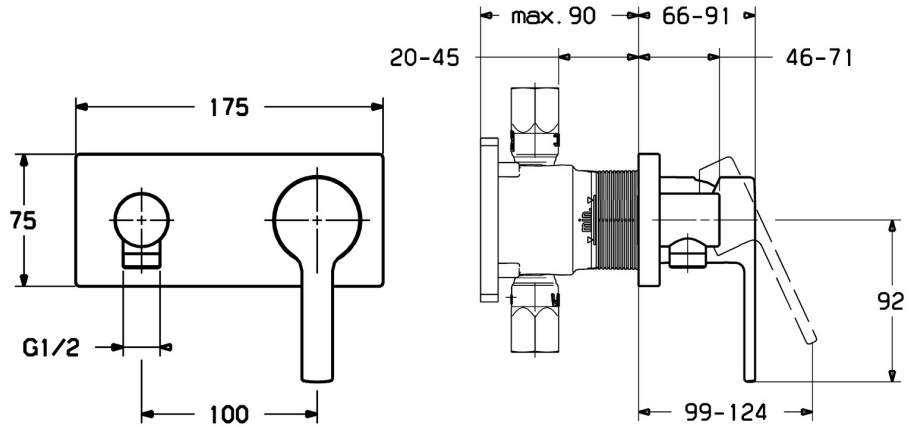

EAN: 4015474252325  
[static.hansa.com/44589503](https://static.hansa.com/44589503)

- Shower solutions
- Single-lever, Trim Kit
- Concealed wall mounting
- Chrome
- Single operating lever/handle, Hot/Cold symbols
- Wall connection elbow
- Non-return valve(s)
- Square rosette, BLUECLICK for an easy, screwless trim plate installation

## Technical data

### Technical properties

Hot water supply	<b>max. +80°C</b>
Working pressure	<b>0.5-10 bar</b>
Backflow prevention (EN1717)	<b>EB</b>

### SP44589503

	Name	Code
1	Lever	59913761
1.1	Screw, M5x8, SW2.5	59904755
1.3	Cover plug	59913762
2	Cover flange, 175x75 mm Discontinued	59913733
2.1	Cover sleeve	59912511
2.2	O-ring, 41x3	59913215
2.7	Cover plate holder	59913697
2.8	Screw, M4x55	59913698
3	Wall coupling Discontinued	59913700
3.1	Thread nipple, G1/2xM18x1	59911384
3.2	Non-return valve	59905714
N.I.	Raising kit, 20 mm	59913590