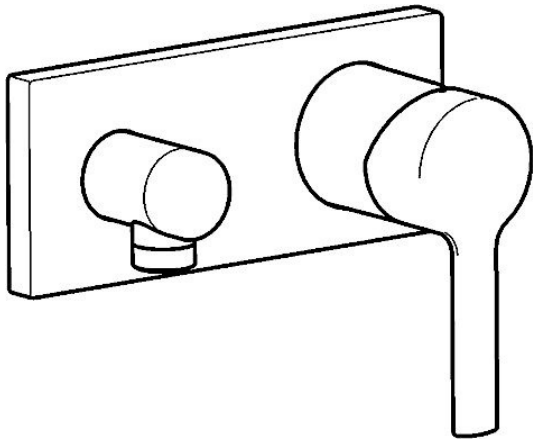

EAN: 4015474252325  
[static.hansa.com/44589503](https://static.hansa.com/44589503)

- Shower solutions
- Single-lever, Trim Kit
- Concealed wall mounting
- Chrome
- Single operating lever/handle, Hot/Cold symbols
- Wall connection elbow
- Non-return valve(s)
- Square rosette, BLUECLICK for an easy, screwless trim plate installation