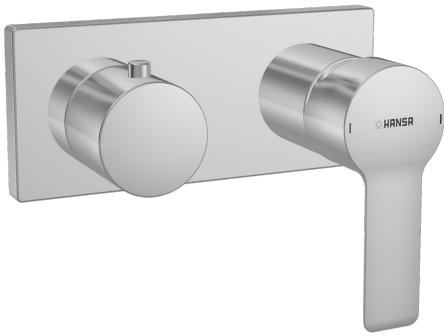

EAN: 4015474231641
static.hansa.com/44559503

- Bathtub & Shower
- Single-lever, Trim Kit
- Concealed wall mounting
- Chrome
- Hot/Cold symbols, Single operating lever/handle
- Rosette plate frame, Square rosette, Sleeve, BLUECLICK for an easy, screwless trim plate installation
- with 2-way-diverter

Technical data

Technical properties

Hot water supply	max. +80°C
Working pressure	0.5-10 bar

Regulations

EN standard	EN 817
-------------	---------------

Spare parts

SP44559503

	Name	Code
1	Lever	59913650
1.1	Screw, M5x8, SW2.5	59904755
1.3	Symbol plug Grey	59912112
2	Cover plate, 175x75	59913734
2.1	Cover sleeve	59912511
2.2	O-ring, 41x3	59913215
2.7	Cover plate holder	59913697
2.8	Screw, M4x55	59913698
3	Bushing	59913702
3.1	Handle	59913724
3.2	Cover plug	59911840
3.3	Screw, M5x6, SW2.5	59912617
N.I.	Raising kit, 20 mm	59913591