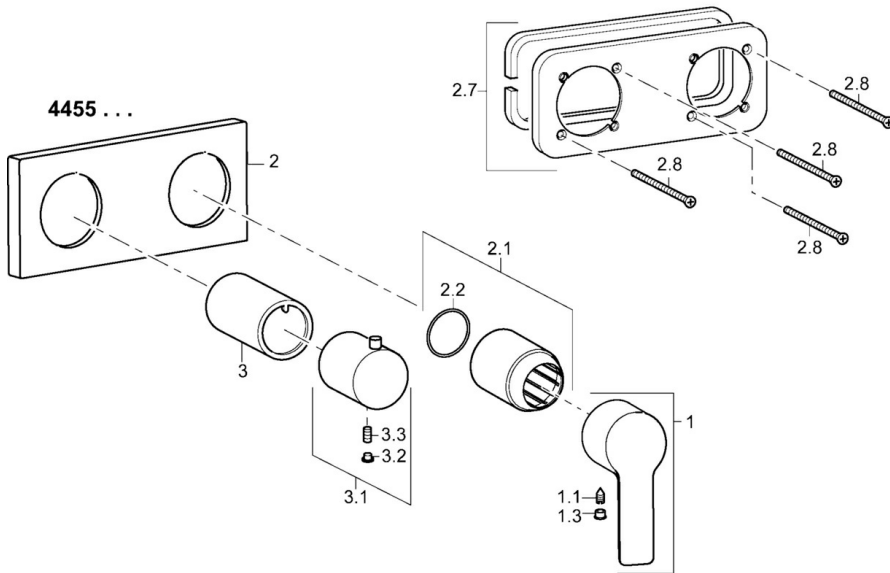

EAN: 4015474231641
static.hansa.com/44559503

- Bathtub & Shower
- Single-lever, Trim Kit
- Concealed wall mounting
- Chrome
- Hot/Cold symbols, Single operating lever/handle
- Rosette plate frame, Square rosette, Sleeve, BLUECLICK for an easy, screwless trim plate installation
- with 2-way-diverter

Technical data

Technical properties

Hot water supply	max. +80°C
Working pressure	0.5-10 bar

Regulations

EN standard	EN 817
-------------	---------------

Spare parts

SP44559503

	Name	Code
1	Lever	59913650
1.1	Screw, M5x8, SW2.5	59904755
1.3	Symbol plug Grey	59912112
2	Cover plate, 175x75	59913734
2.1	Cover sleeve	59912511
2.2	O-ring, 41x3	59913215
2.7	Cover plate holder	59913697
2.8	Screw, M4x55	59913698
3	Bushing	59913702
3.1	Handle	59913724
3.2	Cover plug	59911840
3.3	Screw, M5x6, SW2.5	59912617
N.I.	Raising kit, 20 mm	59913591