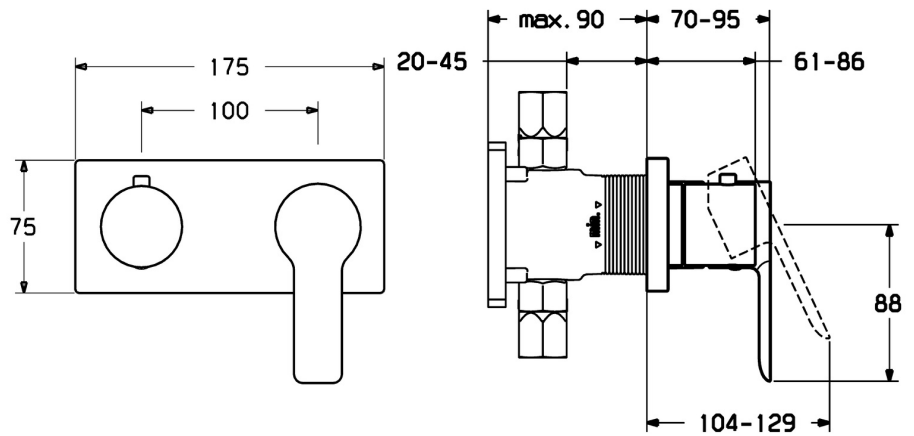

EAN: 4015474231641
static.hansa.com/44559503

- Bathtub & Shower
- Single-lever, Trim Kit
- Concealed wall mounting
- Chrome
- Hot/Cold symbols, Single operating lever/handle
- Rosette plate frame, Square rosette, Sleeve, BLUECLICK for an easy, screwless trim plate installation
- with 2-way-diverter

Technical data

Technical properties

Hot water supply	max. +80°C
Working pressure	0.5-10 bar

Regulations

EN standard	EN 817
-------------	---------------

Spare parts

SP44559503

	Name	Code
1	Lever	59913650
1.1	Screw, M5x8, SW2.5	59904755
1.3	Symbol plug Grey	59912112
2	Cover plate, 175x75	59913734
2.1	Cover sleeve	59912511
2.2	O-ring, 41x3	59913215
2.7	Cover plate holder	59913697
2.8	Screw, M4x55	59913698
3	Bushing	59913702
3.1	Handle	59913724
3.2	Cover plug	59911840
3.3	Screw, M5x6, SW2.5	59912617
N.I.	Raising kit, 20 mm	59913591