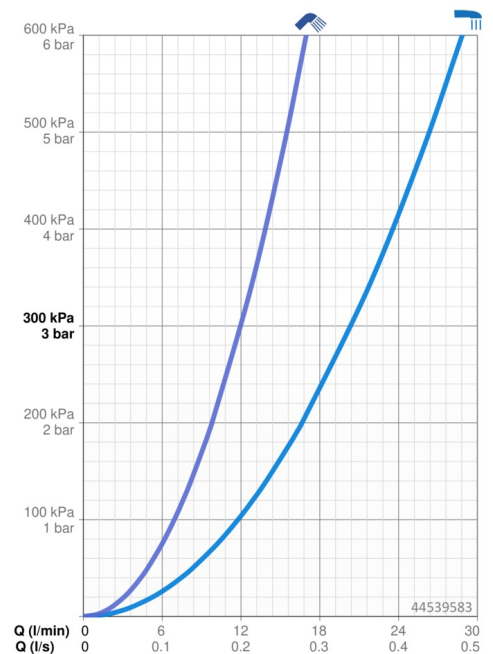

Approvals and Declarations

Declaration of conformity	DoC