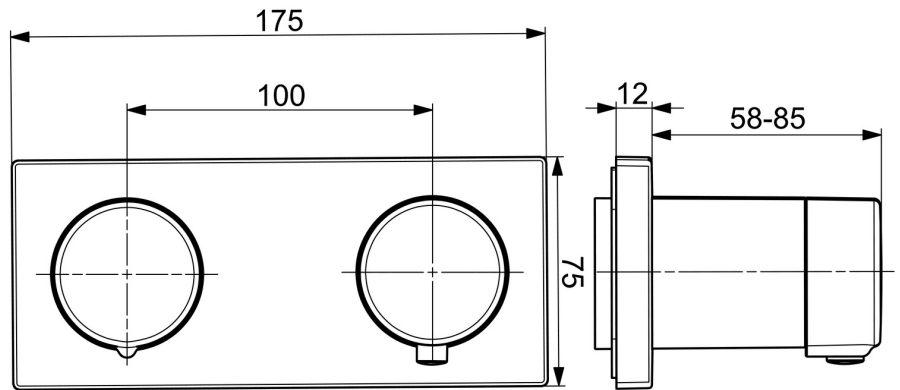

EAN: 4057304007262  
[static.hansa.com/44539583](https://static.hansa.com/44539583)

- Bath tub & Shower
- Thermostatic, Trim Kit
- Concealed wall mounting
- Chrome
- Temperature control handle, Flow control handle
- Turn operated diverter, Integrated into flow control handle
- Safety stop against scalding at 38°C
- Thermostatic cartridge for automatic temperature control
- Rosette plate frame, Square rosette, Function unit, Sleeve, BLUECLICK for an easy, screwless trim plate installation

## Technical data

### Technical properties

DN-size (nominal dimension)	<b>DN15</b>
Hot water supply	<b>max. +80°C</b>
Working pressure	<b>0.5-10 bar</b>
Material	<b>Brass</b>