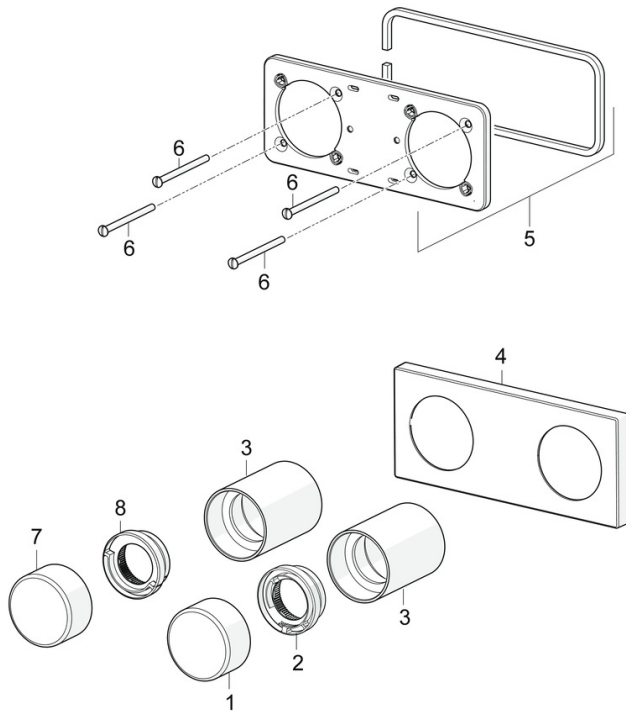

EAN: 4057304007262  
[static.hansa.com/44539583](https://static.hansa.com/44539583)

- Bath tub & Shower
- Thermostatic, Trim Kit
- Concealed wall mounting
- Chrome
- Temperature control handle, Flow control handle
- Turn operated diverter, Integrated into flow control handle
- Safety stop against scalding at 38°C
- Thermostatic cartridge for automatic temperature control
- Rosette plate frame, Square rosette, Function unit, Sleeve, BLUECLICK for an easy, screwless trim plate installation

### Technical properties

DN-size (nominal dimension)	<b>DN15</b>
Hot water supply	<b>max. +80°C</b>
Working pressure	<b>0.5-10 bar</b>
Material	<b>Brass</b>

### SP44529583

	Name	Code
01	Temperature control handle	59914704
02	Temperature adjustment limiter	59914705
03	Cover sleeve	59914671
04	Cover plate Discontinued	59914702
05	Cover plate holder	59913697
06	Screw, M4x55	59913698
07	Flow control handle, (4453) Discontinued	59914707
07	Flow control handle, (4452) Discontinued	59914706
08	Flow limiter Discontinued	59914708