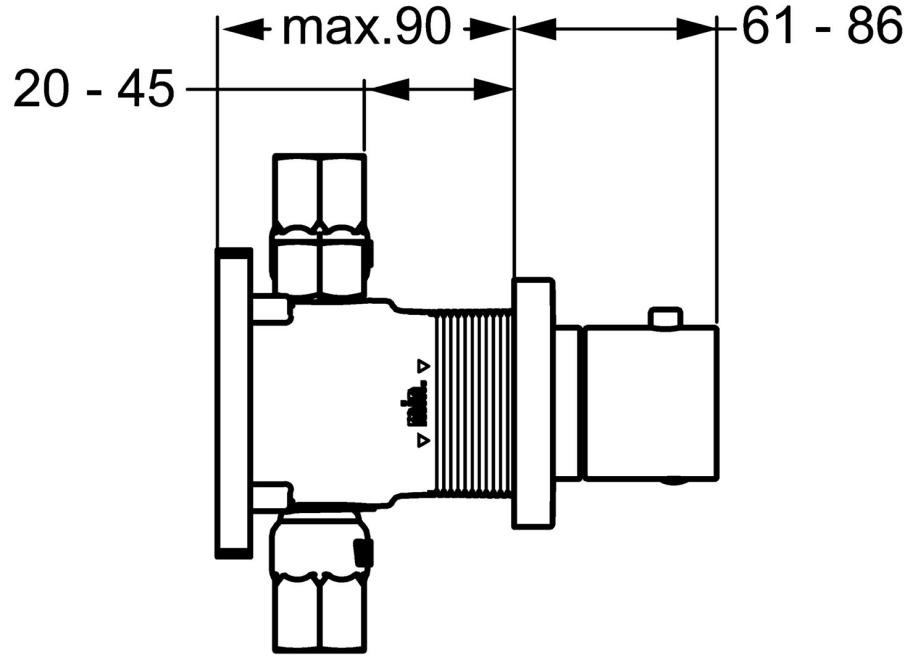

EAN: 4015474203235  
[static.hansa.com/44539503](http://static.hansa.com/44539503)

- Bath tub & Shower
- Thermostatic, Trim Kit
- Concealed wall mounting
- Chrome
- Temperature control handle, Flow control handle
- Adjustable hot water stop (included, retrofittable), Safety stop against scalding at 38°C
- Thermostatic cartridge for automatic temperature control
- Square rosette

## Technical data

### Technical properties

Hot water supply	<b>max. +80°C</b>
Working pressure	<b>1-10 bar</b>