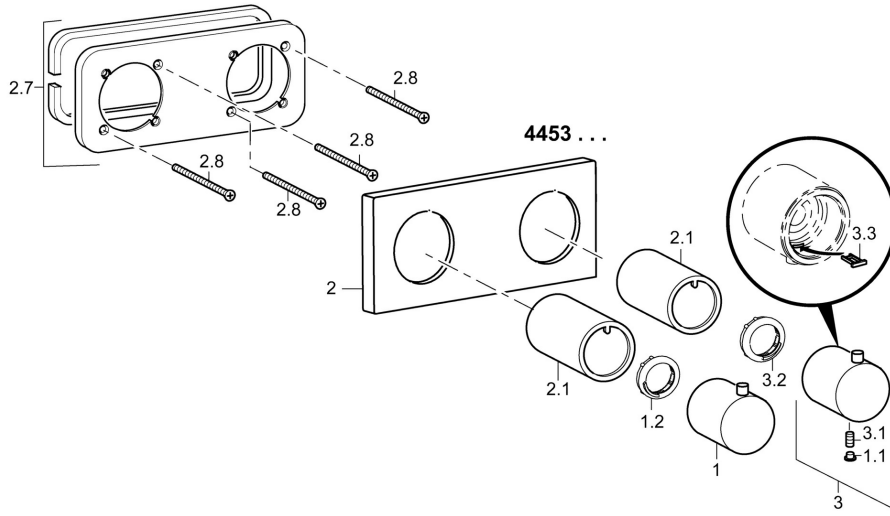

EAN: 4015474203235  
[static.hansa.com/44539503](http://static.hansa.com/44539503)

- Bath tub & Shower
- Thermostatic, Trim Kit
- Concealed wall mounting
- Chrome
- Temperature control handle, Flow control handle
- Adjustable hot water stop (included, retrofittable), Safety stop against scalding at 38°C
- Thermostatic cartridge for automatic temperature control
- Square rosette

## Technical data

### SP44539503

	Name	Code
1	Flow control handle	59913705
1.1	Cover plug	59911840
1.2	Adjusting ring	59913466
2	Cover plate, 175x75	59913703
2.1	Bushing	59913702
2.7	Cover plate holder	59913697
2.8	Screw, M4x55	59913698
3	Temperature control handle	59913704
3.1	Screw, M5x6, SW2.5	59912617
3.2	Temperature adjustment limiter	59913465
3.3	Wall hanger	59913464
N.I.	Raising kit, 20 mm	59913592