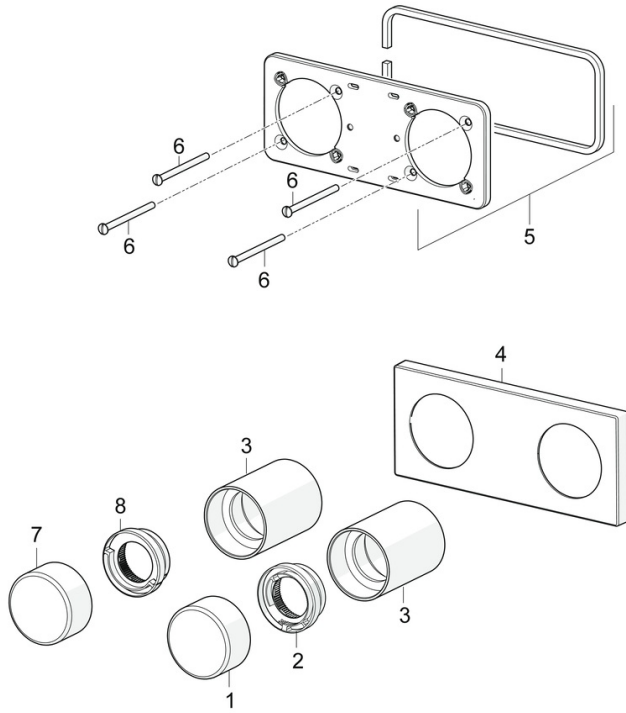

### Technical properties

DN-size (nominal dimension)	<b>DN15</b>
Hot water supply	<b>max. +80°C</b>
Working pressure	<b>0.5-10 bar</b>
Material	<b>Brass</b>

### SP44529583

	Name	Code
01	Temperature control handle	59914704
02	Temperature adjustment limiter	59914705
03	Cover sleeve	59914671
04	Cover plate Discontinued	59914702
05	Cover plate holder	59913697
06	Screw, M4x55	59913698
07	Flow control handle, (4453) Discontinued	59914707
07	Flow control handle, (4452) Discontinued	59914706
08	Flow limiter Discontinued	59914708