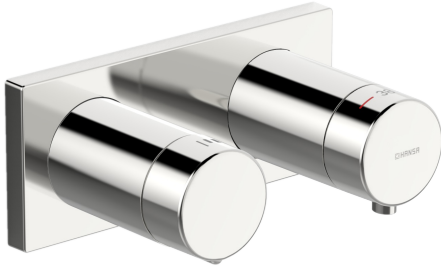

EAN: 4057304007231  
[static.hansa.com/44529583](https://static.hansa.com/44529583)

- Shower solutions
- Thermostatic, Trim Kit
- Concealed wall mounting
- Chrome
- Temperature control handle, Flow control handle
- Safety stop against scalding at 38°C
- Thermostatic cartridge for automatic temperature control
- Rosette plate frame, Square rosette, BLUECLICK for an easy, screwless trim plate installation