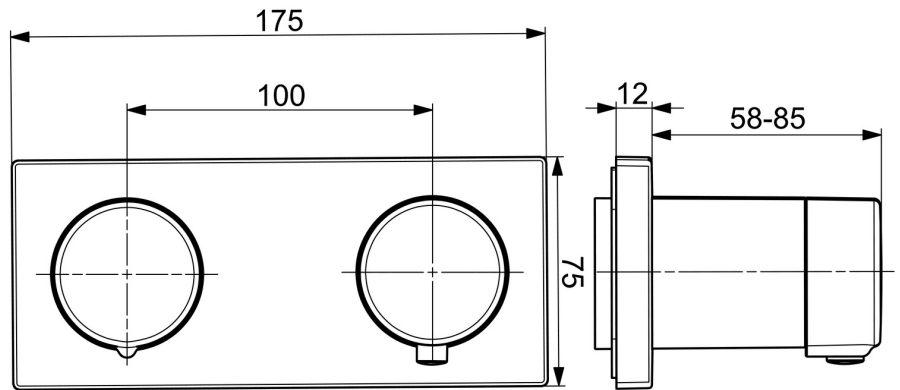

EAN: 4057304007231  
[static.hansa.com/44529583](https://static.hansa.com/44529583)

- Shower solutions
- Thermostatic, Trim Kit
- Concealed wall mounting
- Chrome
- Temperature control handle, Flow control handle
- Safety stop against scalding at 38°C
- Thermostatic cartridge for automatic temperature control
- Rosette plate frame, Square rosette, BLUECLICK for an easy, screwless trim plate installation

## Technical data

### Technical properties

DN-size (nominal dimension)	<b>DN15</b>
Hot water supply	<b>max. +80°C</b>
Working pressure	<b>0.5-10 bar</b>
Material	<b>Brass</b>