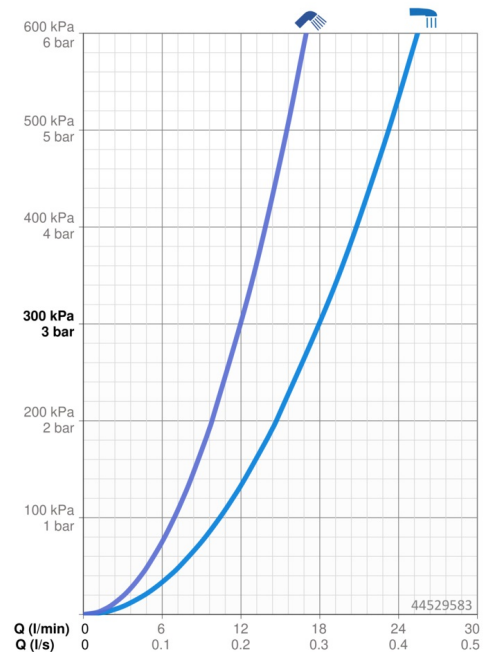

Approvals and Declarations

Declaration of conformity	DoC