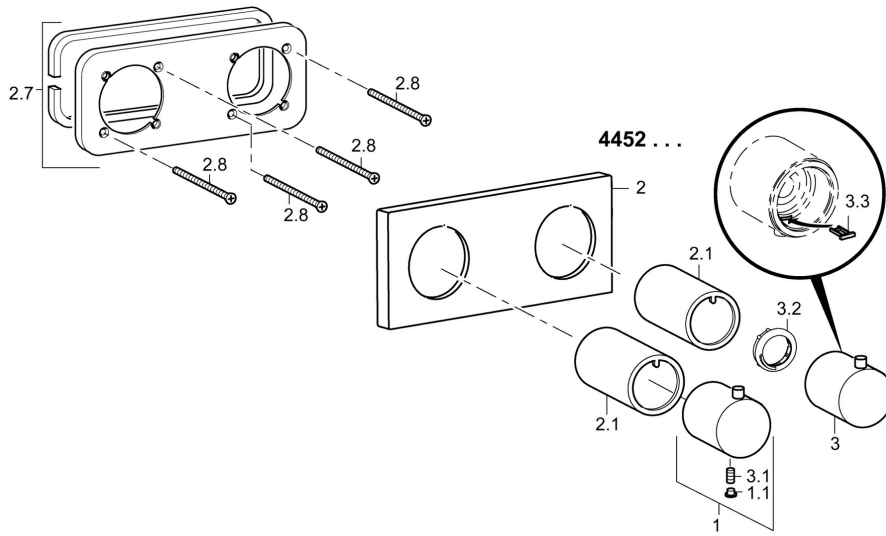

EAN: 4015474203020
static.hansa.com/44529503

- Bathtub & Shower
- Thermostatic, Trim Kit
- Concealed wall mounting
- Chrome
- Temperature control handle, Flow control handle
- Adjustable hot water stop (included, retrofittable), Safety stop against scalding at 38°C
- Thermostatic cartridge for automatic temperature control
- Square rosette

Technical data

Technical properties

Hot water supply	max. +80°C
Working pressure	1-10 bar

Regulations

EN standard	EN 1111
-------------	---------

Spare parts

SP44529503

	Name	Code
1	Flow control handle	59913701
1.1	Cover plug	59911840
2	Cover plate, 175x75	59913703
2.1	Bushing	59913702
2.7	Cover plate holder	59913697
2.8	Screw, M4x55	59913698
3	Temperature control handle	59913704
3.1	Screw, M5x6, SW2.5	59912617
3.2	Temperature adjustment limiter	59913465
3.3	Wall hanger	59913464
N.I.	Raising kit, 20 mm	59913592