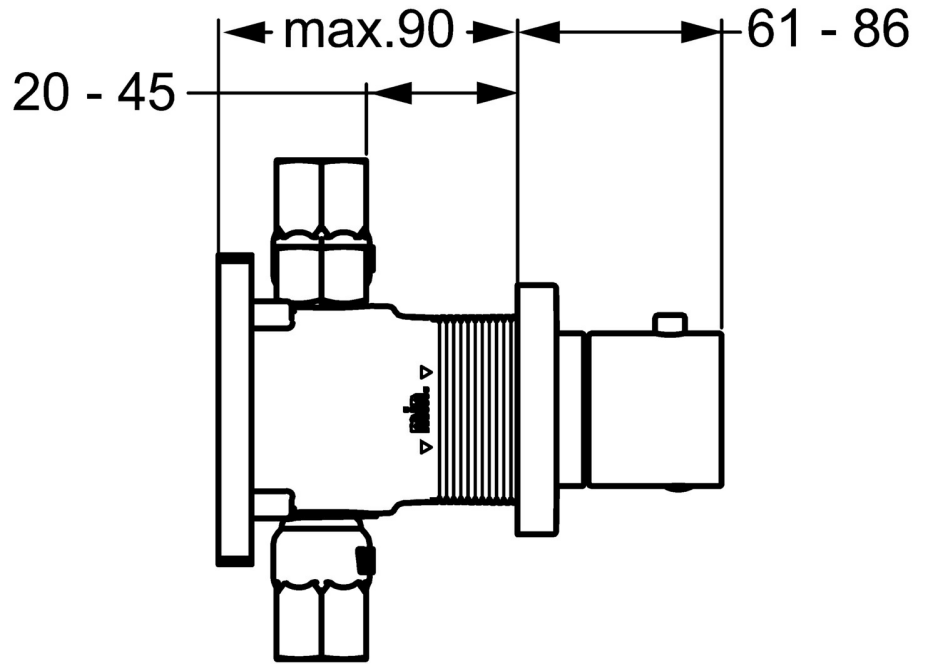

EAN: 4015474203020
static.hansa.com/44529503

- Bathtub & Shower
- Thermostatic, Trim Kit
- Concealed wall mounting
- Chrome
- Temperature control handle, Flow control handle
- Adjustable hot water stop (included, retrofittable), Safety stop against scalding at 38°C
- Thermostatic cartridge for automatic temperature control
- Square rosette

Technical data

Technical properties

Hot water supply	max. +80°C
Working pressure	1-10 bar

Regulations

EN standard	EN 1111
-------------	---------

Spare parts

SP44529503

	Name	Code
1	Flow control handle	59913701
1.1	Cover plug	59911840
2	Cover plate, 175x75	59913703
2.1	Bushing	59913702
2.7	Cover plate holder	59913697
2.8	Screw, M4x55	59913698
3	Temperature control handle	59913704
3.1	Screw, M5x6, SW2.5	59912617
3.2	Temperature adjustment limiter	59913465
3.3	Wall hanger	59913464
N.I.	Raising kit, 20 mm	59913592