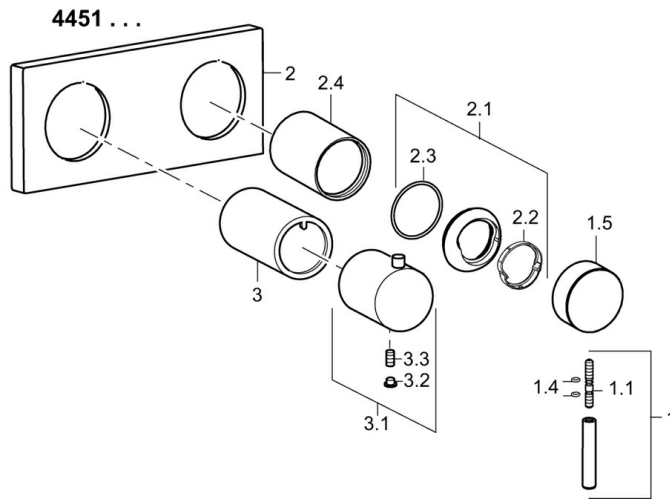

EAN: 4015474202849  
[static.hansa.com/44519503](https://static.hansa.com/44519503)

- Bathtub & Shower
- Single-lever, Trim Kit
- Concealed wall mounting
- Chrome
- Pin shape, Single operating lever/handle, Hot/Cold symbols
- Rosette plate frame, Square rosette, Sleeve, BLUECLICK for an easy, screwless trim plate installation
- with 2-way-diverter

## Technical data

### SP44519503

	Name	Code
1	Lever, L=50, M5 IG	59913335
1.1	Screw, M5x35	59913299
1.4	O-ring, d 3x1.5	59913100
1.5	Cap	59913332
2	Cover plate, 175x75	59913703
2.1	Covering cap	59913364
2.2	Bearing ring	59913363
2.3	O-ring, d 38x2	59913212
2.4	Cover sleeve	59913375
2.7	Cover plate holder	59913697
2.8	Screw, M4x55	59913698
3	Bushing	59913702
3.1	Handle	59913724
3.2	Cover plug	59911840
3.3	Screw, M5x6, SW2.5	59912617
N.I.	Raising kit, 20 mm	59913591