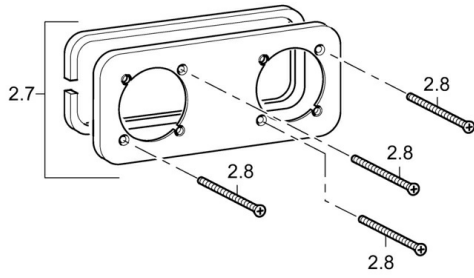

EAN: 4015474202849  
[static.hansa.com/44519503](https://static.hansa.com/44519503)

- Bathtub & Shower
- Single-lever, Trim Kit
- Concealed wall mounting
- Chrome
- Pin shape, Single operating lever/handle, Hot/Cold symbols
- Rosette plate frame, Square rosette, Sleeve, BLUECLICK for an easy, screwless trim plate installation
- with 2-way-diverter

## Technical data

### SP44519503

	Name	Code
1	Lever, L=50, M5 IG	59913335
1.1	Screw, M5x35	59913299
1.4	O-ring, d 3x1.5	59913100
1.5	Cap	59913332
2	Cover plate, 175x75	59913703
2.1	Covering cap	59913364
2.2	Bearing ring	59913363
2.3	O-ring, d 38x2	59913212
2.4	Cover sleeve	59913375
2.7	Cover plate holder	59913697
2.8	Screw, M4x55	59913698
3	Bushing	59913702
3.1	Handle	59913724
3.2	Cover plug	59911840
3.3	Screw, M5x6, SW2.5	59912617
N.I.	Raising kit, 20 mm	59913591