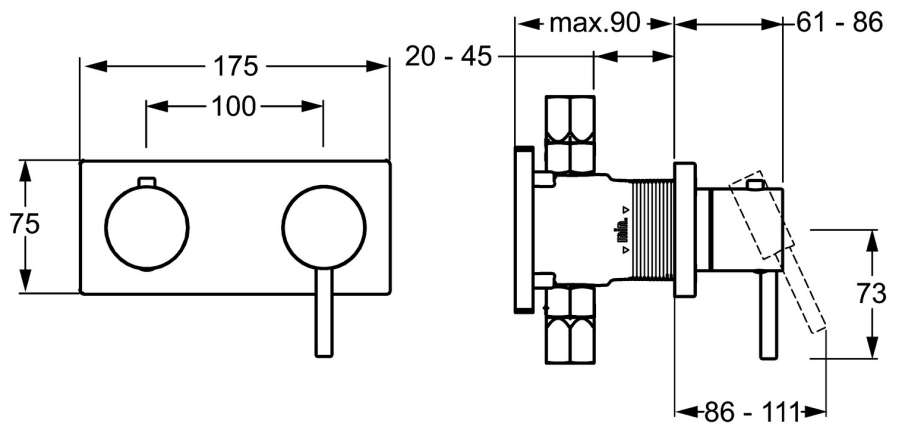

EAN: 4015474202849  
[static.hansa.com/44519503](https://static.hansa.com/44519503)

- Bathtub & Shower
- Single-lever, Trim Kit
- Concealed wall mounting
- Chrome
- Pin shape, Single operating lever/handle, Hot/Cold symbols
- Rosette plate frame, Square rosette, Sleeve, BLUECLICK for an easy, screwless trim plate installation
- with 2-way-diverter

### Technical properties

Hot water supply	<b>max. +80°C</b>
Working pressure	<b>0.5-10 bar</b>

### SP44519503

	Name	Code
1	Lever, L=50, M5 IG	59913335
1.1	Screw, M5x35	59913299
1.4	O-ring, d 3x1.5	59913100
1.5	Cap	59913332
2	Cover plate, 175x75	59913703
2.1	Covering cap	59913364
2.2	Bearing ring	59913363
2.3	O-ring, d 38x2	59913212
2.4	Cover sleeve	59913375
2.7	Cover plate holder	59913697
2.8	Screw, M4x55	59913698
3	Bushing	59913702
3.1	Handle	59913724
3.2	Cover plug	59911840
3.3	Screw, M5x6, SW2.5	59912617
N.I.	Raising kit, 20 mm	59913591