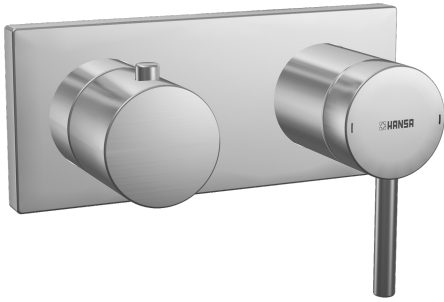

EAN: 4015474202849  
[static.hansa.com/44519503](https://static.hansa.com/44519503)

- Bathtub & Shower
- Single-lever, Trim Kit
- Concealed wall mounting
- Chrome
- Pin shape, Single operating lever/handle, Hot/Cold symbols
- Rosette plate frame, Square rosette, Sleeve, BLUECLICK for an easy, screwless trim plate installation
- with 2-way-diverter