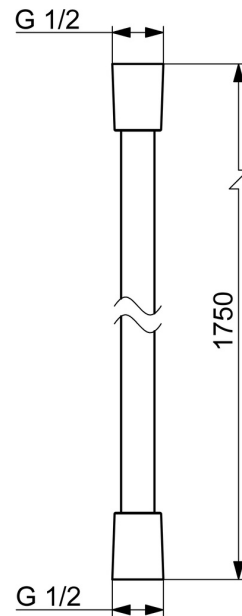

Technical data

Technical properties

Connection size	G1/2
Length / Height	1750 mm
Material	Composite

Regulations

EN standard	EN 1113

Approvals and Declarations

Declaration of conformity	DoC