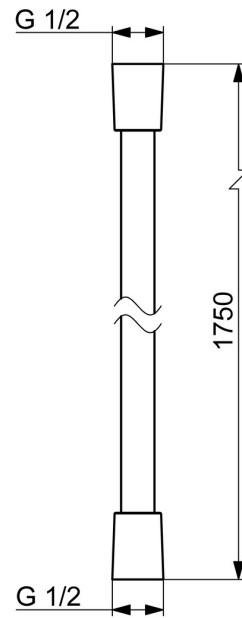

EAN: 4057304002588
static.hansa.com/44460300

- Shower solutions
- Accessories
- Chrome

Technical data

Technical properties

Connection size	G1/2
Length / Height	1750 mm
Material	Composite

Regulations

EN standard	EN 1113
-------------	----------------