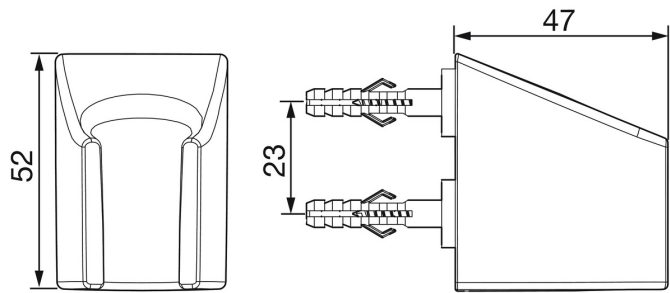

EAN: 4057304002601
static.hansa.com/44450100

- Shower solutions
- Accessories
- Wall mounted
- Chrome
- Shower holder

Technical data

Technical properties

Material

Composite