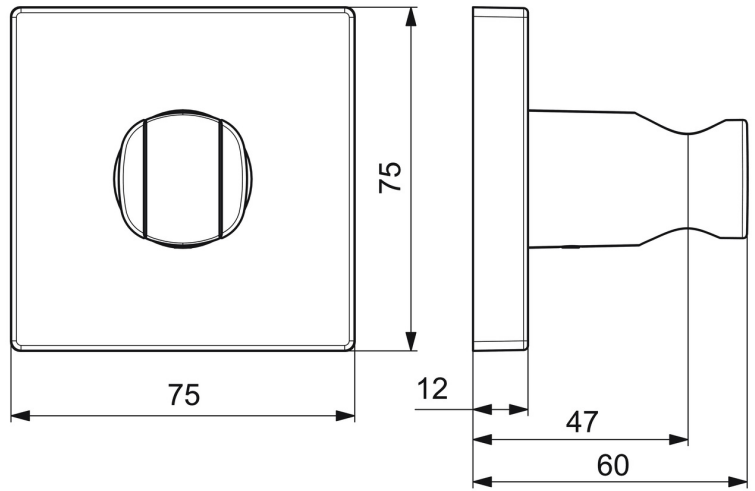

EAN: 4057304007934
static.hansa.com/44440200

- Shower solutions
- Accessories
- Wall mounted
- Chrome
- Shower holder
- Square rosette

Technical data

Technical properties

Material

Brass