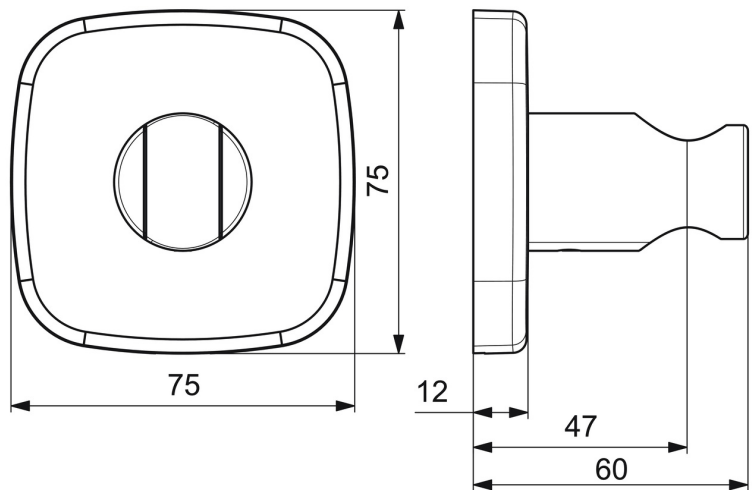

EAN: 4057304007910  
[static.hansa.com/44440193](https://static.hansa.com/44440193)

- Shower solutions
- Accessories
- Wall mounted
- Chrome
- Shower holder
- Soft edge rosette

## Technical data