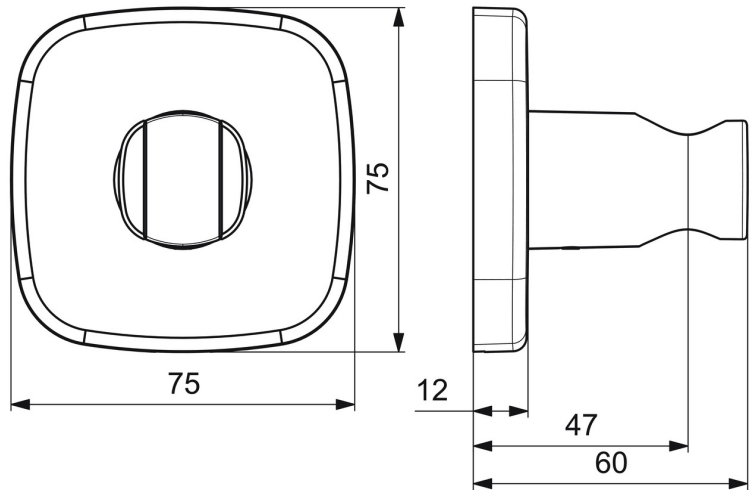

EAN: 4057304007132
static.hansa.com/44440183

- Shower solutions
- Accessories
- Wall mounted
- Chrome
- Shower holder
- Soft edge rosette

Technical data

Technical properties

Material

Brass