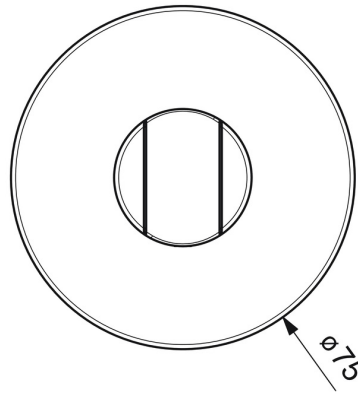

EAN: 4015474250314
static.hansa.com/44440173

- Shower solutions
- Accessories
- Wall mounted
- Chrome
- Shower holder
- Round rosette

Technical data

Spare parts

SP44440173

	Name	Code
1	Screw, M5x8, SW2.5	59904755
2	Cover flange, d 75 mm	59913246
3	O-ring, d 26x2	59913423
4	Cover plate holder	59913710