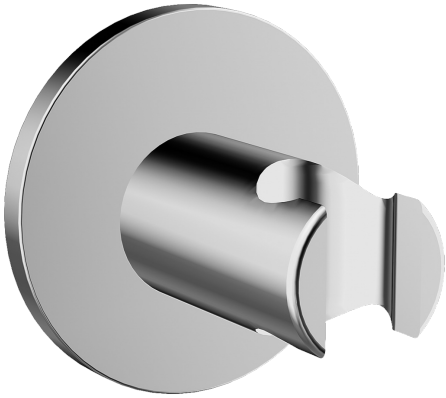

EAN: 4015474250314
static.hansa.com/44440173

- Shower solutions
- Accessories
- Wall mounted
- Chrome
- Shower holder
- Round rosette

Technical data

Spare parts

SP44440173

	Name	Code
1	Screw, M5x8, SW2.5	59904755
2	Cover flange, d 75 mm	59913246
3	O-ring, d 26x2	59913423
4	Cover plate holder	59913710