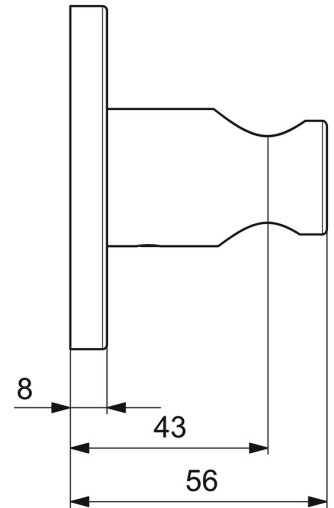

EAN: 4015474250314
static.hansa.com/44440173

- Shower solutions
- Accessories
- Wall mounted
- Chrome
- Shower holder
- Round rosette

Technical data

Spare parts

SP44440173

	Name	Code
1	Screw, M5x8, SW2.5	59904755
2	Cover flange, d 75 mm	59913246
3	O-ring, d 26x2	59913423
4	Cover plate holder	59913710