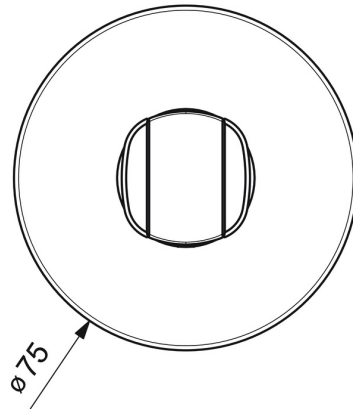

EAN: 4057304007927
static.hansa.com/44440163

- Shower solutions
- Accessories
- Wall mounted
- Chrome
- Shower holder
- Round rosette

Technical data

Technical properties

Material

Brass