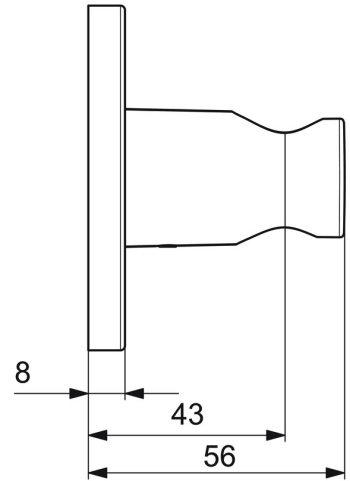

EAN: 4057304007927
static.hansa.com/44440163

- Shower solutions
- Accessories
- Wall mounted
- Chrome
- Shower holder
- Round rosette

Technical data

Technical properties

Material

Brass