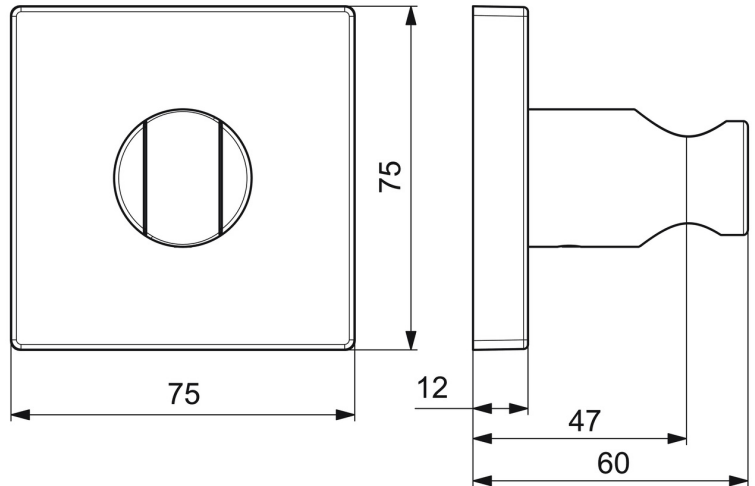

EAN: 4015474190139
static.hansa.com/44440100

- Shower solutions
- Accessories
- Wall mounted
- Chrome
- Shower holder
- Square rosette

Technical data

Spare parts

SP44440100

	Name	Code
1.1	Screw, M5x8, SW2.5	59904755
2	Supporting plate Discontinued	59913424
3	Cover plate, 75x75 mm	59913326
3.1	O-ring, d 26x2	59913423