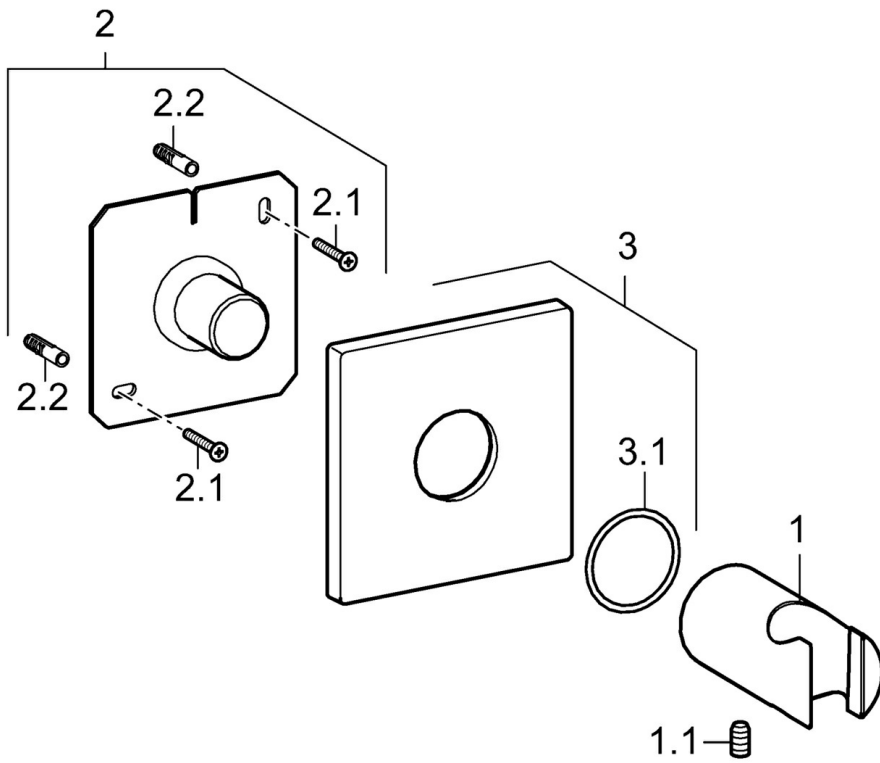

EAN: 4015474190139
static.hansa.com/44440100

- Shower solutions
- Accessories
- Wall mounted
- Chrome
- Shower holder
- Square rosette

Technical data

Spare parts

SP44440100

	Name	Code
1.1	Screw, M5x8, SW2.5	59904755
2	Supporting plate Discontinued	59913424
3	Cover plate, 75x75 mm	59913326
3.1	O-ring, d 26x2	59913423