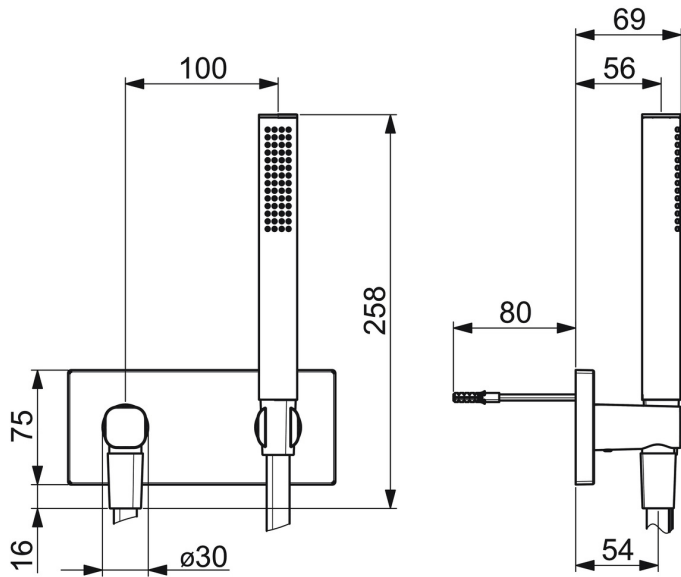

EAN: 4057304009211
static.hansa.com/44430170

- Shower solutions
- Trim Kit
- Concealed wall mounting
- Chrome
- Shower holder, Shower hose (1250 mm), Wall connection elbow, Anti limescale technology (easy to clean)
- Intense - invigorating water stream
- Non-return valve(s)
- Square rosette
- 1 spray function

Technical data

Flow properties

Flow-rate at 3 bar (with flow controller) **13.2 l/min**

Technical properties

Hot water supply **max. +65°C**
 Working pressure **0.5-5 bar**
 Connection size **G1/2**
 Backflow prevention (EN1717) **EB**

Regulations

EN standard **EN 1112, EN 1113**

Approvals and Declarations

Declaration of conformity **DoC**

Spare parts

SP44430170

	Name	Code
01	Cover flange, 175x75 mm	59913708
02	Cover plate holder	59913710
03	Non-return valve	59905714
04	Hand shower holder Discontinued	59914654
05	Thread nipple	59913658