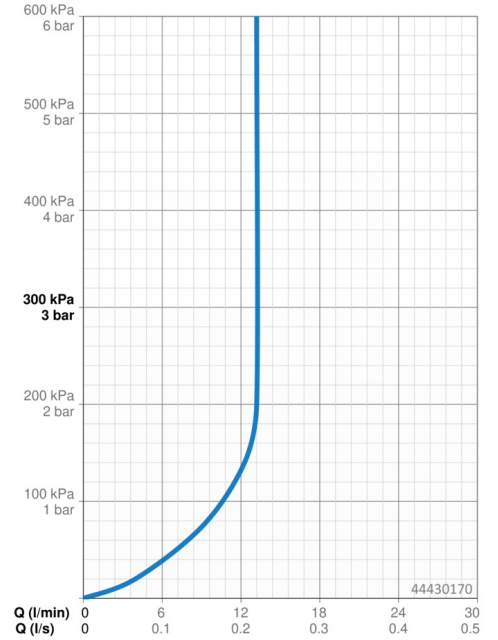

Technical data

Flow properties

Flow-rate at 3 bar (with flow controller) **13.2 l/min**

Technical properties

Hot water supply **max. +65°C**
Working pressure **0.5-5 bar**
Connection size **G1/2**
Backflow prevention (EN1717) **EB**

Regulations

EN standard **EN 1112, EN 1113**

Approvals and Declarations

Declaration of conformity **DoC**