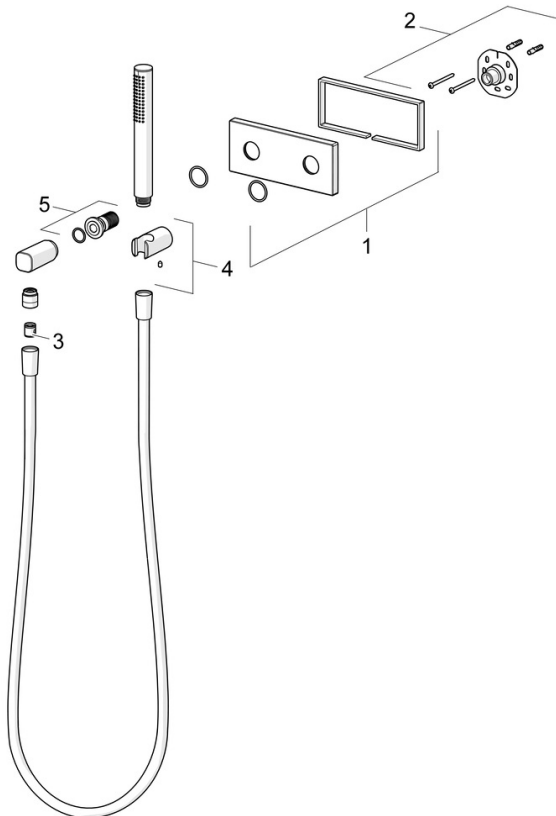

EAN: 4057304009211
static.hansa.com/44430170

- Shower solutions
- Trim Kit
- Concealed wall mounting
- Chrome
- Shower holder, Shower hose (1250 mm), Wall connection elbow, Anti limescale technology (easy to clean)
- Intense - invigorating water stream
- Non-return valve(s)
- Square rosette
- 1 spray function

Technical data

Flow properties

Flow-rate at 3 bar (with flow controller) **13.2 l/min**

Technical properties

Hot water supply **max. +65°C**
 Working pressure **0.5-5 bar**
 Connection size **G1/2**
 Backflow prevention (EN1717) **EB**

Regulations

EN standard **EN 1112, EN 1113**

Approvals and Declarations

Declaration of conformity **DoC**

Spare parts

SP44430170

	Name	Code
01	Cover flange, 175x75 mm	59913708
02	Cover plate holder	59913710
03	Non-return valve	59905714
04	Hand shower holder Discontinued	59914654
05	Thread nipple	59913658