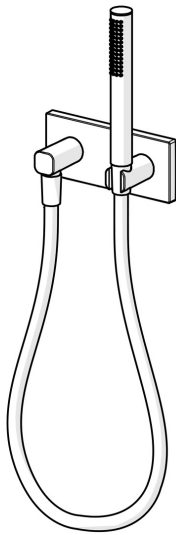

EAN: 4057304009211
static.hansa.com/44430170

- Shower solutions
- Trim Kit
- Concealed wall mounting
- Chrome
- Shower holder, Shower hose (1250 mm), Wall connection elbow, Anti limescale technology (easy to clean)
- Intense - invigorating water stream
- Non-return valve(s)
- Square rosette
- 1 spray function

Technical data

Flow properties

Flow-rate at 3 bar (with flow controller) **13.2 l/min**

Technical properties

Hot water supply **max. +65°C**
 Working pressure **0.5-5 bar**
 Connection size **G1/2**
 Backflow prevention (EN1717) **EB**

Regulations

EN standard **EN 1112, EN 1113**

Approvals and Declarations

Declaration of conformity **DoC**

Spare parts

SP44430170

	Name	Code
01	Cover flange, 175x75 mm	59913708
02	Cover plate holder	59913710
03	Non-return valve	59905714
04	Hand shower holder Discontinued	59914654
05	Thread nipple	59913658