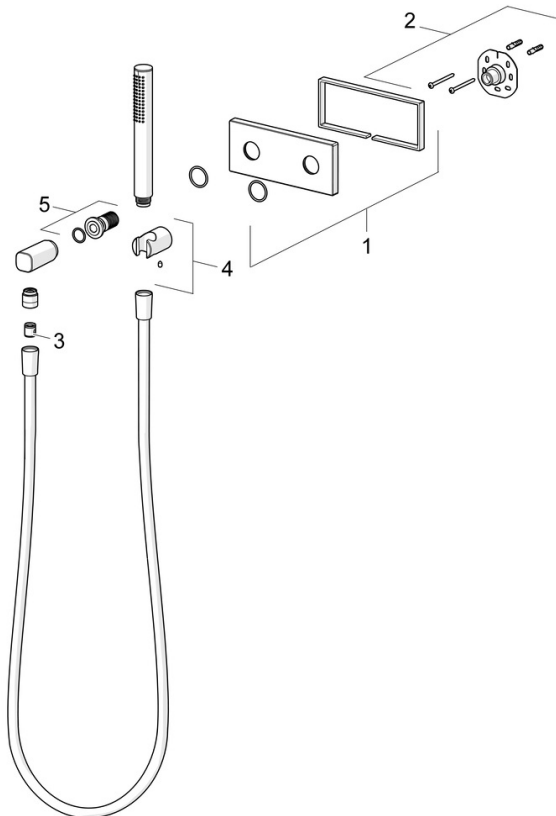

EAN: 4015474203464  
[static.hansa.com/44430100](https://static.hansa.com/44430100)

- Shower solutions
- Trim Kit
- Concealed wall mounting
- Chrome
- Hand shower, Wall connection elbow, Shower holder, Shower hose (1250 mm), Anti limescale technology (easy to clean)
- Intense - invigorating water stream
- Non-return valve(s)
- Square rosette
- 1 spray function

### Technical properties

Hot water supply **max. +65°C**  
 Working pressure **0.5-5 bar**  
 Connection size **G1/2**  
 Backflow prevention (EN1717) **EB**

### Regulations

EN standard **EN 1112, EN 1113**

### SP44430100

	Name	Code
01	Cover flange, 175x75 mm	59913708
02	Cover plate holder	59913710
03	Non-return valve	59905714
04	Hand shower holder	59913711
05	Thread nipple	59913658
N.I.	Gasket ring, d 21x12x2	59912304
N.I.	O-ring, d 26x2	59913423
N.I.	Angle connector Discontinued	59913709
N.I.	Flow limiter	59912777
N.I.	Thread nipple, G1/2xM18x1	59911384
N.I.	Screw, M5x8, SW2.5	59904755
N.I.	Hand shower	54390100
N.I.	Shower hose, L=1250	54120400
N.I.	Screw, M5x6, SW2.5	59912617