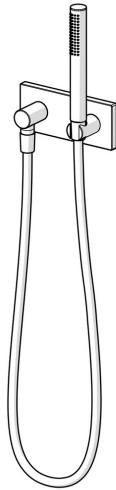

EAN: 4015474203464  
[static.hansa.com/44430100](https://static.hansa.com/44430100)

- Shower solutions
- Trim Kit
- Concealed wall mounting
- Chrome
- Hand shower, Wall connection elbow, Shower holder, Shower hose (1250 mm), Anti limescale technology (easy to clean)
- Intense - invigorating water stream
- Non-return valve(s)
- Square rosette
- 1 spray function

### Flow properties

Flow-rate at 3 bar (with flow controller) **13.2 l/min**

### Technical properties

Hot water supply **max. +65°C**  
 Working pressure **0.5-5 bar**  
 Connection size **G1/2**  
 Backflow prevention (EN1717) **EB**

### SP44430100

	Name	Code
01	Cover flange, 175x75 mm	59913708
02	Cover plate holder	59913710
03	Non-return valve	59905714
04	Hand shower holder	59913711
05	Thread nipple	59913658
N.I.	Gasket ring, d 21x12x2	59912304
N.I.	O-ring, d 26x2	59913423
N.I.	Angle connector Discontinued	59913709
N.I.	Flow limiter	59912777
N.I.	Thread nipple, G1/2xM18x1	59911384
N.I.	Screw, M5x8, SW2.5	59904755
N.I.	Hand shower	54390100
N.I.	Shower hose, L=1250	54120400
N.I.	Screw, M5x6, SW2.5	59912617