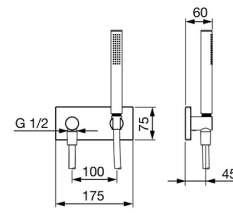

EAN: 4015474203464  
[static.hansa.com/44430100](https://static.hansa.com/44430100)

- Shower solutions
- Trim Kit
- Concealed wall mounting
- Chrome
- Hand shower, Wall connection elbow, Shower holder, Shower hose (1250 mm), Anti limescale technology (easy to clean)
- Intense - invigorating water stream
- Non-return valve(s)
- Square rosette
- 1 spray function

### Flow properties

Flow-rate at 3 bar (with flow controller) **13.2 l/min**

### Technical properties

Hot water supply **max. +65°C**  
 Working pressure **0.5-5 bar**  
 Connection size **G1/2**  
 Backflow prevention (EN1717) **EB**

### SP44430100

	Name	Code
01	Cover flange, 175x75 mm	59913708
02	Cover plate holder	59913710
03	Non-return valve	59905714
04	Hand shower holder	59913711
05	Thread nipple	59913658
N.I.	Gasket ring, d 21x12x2	59912304
N.I.	O-ring, d 26x2	59913423
N.I.	Angle connector Discontinued	59913709
N.I.	Flow limiter	59912777
N.I.	Thread nipple, G1/2xM18x1	59911384
N.I.	Screw, M5x8, SW2.5	59904755
N.I.	Hand shower	54390100
N.I.	Shower hose, L=1250	54120400
N.I.	Screw, M5x6, SW2.5	59912617