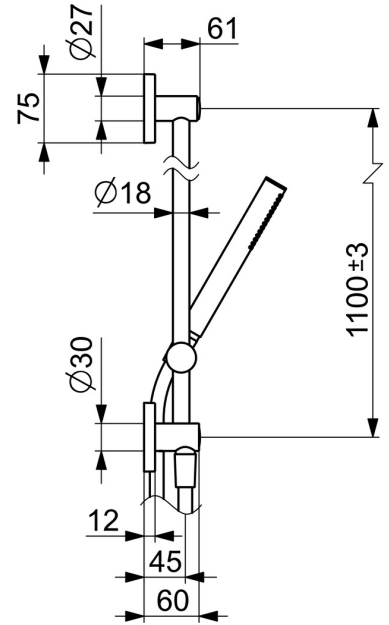

EAN: 4015474203365
static.hansa.com/44420100

- Shower solutions
- Trim Kit
- Concealed wall mounting
- Chrome
- Hand shower, Wall connection elbow, Shower hose (1600 mm), Anti limescale technology (easy to clean)
- Intense - invigorating water stream
- Non-return valve(s)
- Flexible length / can be shortened
- Square rosette
- 1 spray function

Technical data

Flow properties

Flow-rate at 3 bar (with flow controller) **13.2 l/min**

Technical properties

Hot water supply **max. +65°C**
 Working pressure **0.5-5 bar**
 Connection size **G1/2**
 Diameter **Ø 18 mm**
 Length / Height **1100 mm**
 Backflow prevention (EN1171) **EB**

Regulations

EN standard **EN 1112, EN 1113**

Approvals and Declarations

Declaration of conformity **DoC**

Spare parts

SP44420100

	Name	Code
01	Slide for shower rail, d 18 mm	59912781
01	Slide for shower rail, d 18 mm, (-2019) Discontinued	59913306
N.I.	Shower hose, L=1600 Satin	54120500
N.I.	Hand shower	54390100
N.I.	Non-return valve	59905714
N.I.	Thread nipple, G1/2xM18x1	59911384
N.I.	Gasket ring, d 21x12x2	59912304
N.I.	Screw, M5x6, SW2.5	59912617
N.I.	Flow limiter	59912777
N.I.	Cover plate, 75x75 mm	59913326
N.I.	Cover	59913422
N.I.	O-ring, d 26x2	59913423
N.I.	Thread nipple	59913658
N.I.	Cover flange, 175x75 mm	59913708
N.I.	Angle connector Discontinued	59913709
N.I.	Holder Discontinued	59913712
N.I.	Holder Discontinued	59913713