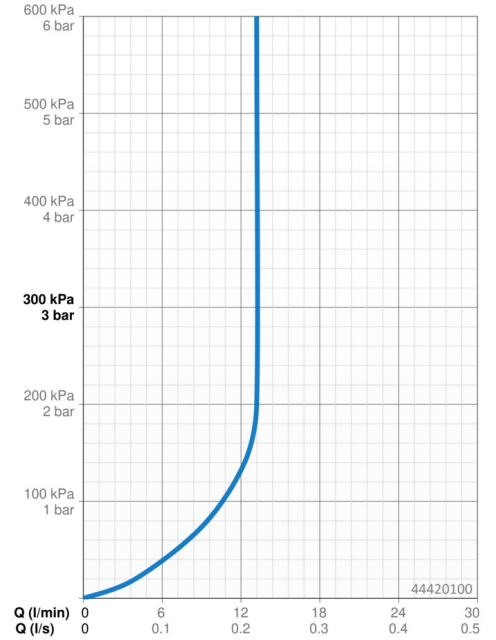

Technical data

Flow properties

Flow-rate at 3 bar (with flow controller) **13.2 l/min**

Technical properties

Hot water supply **max. +65°C**
Working pressure **0.5-5 bar**
Connection size **G1/2**
Diameter **Ø 18 mm**
Length / Height **1100 mm**
Backflow prevention (EN1171) **EB**

Regulations

EN standard **EN 1112, EN 1113**

Approvals and Declarations

Declaration of conformity **DoC**