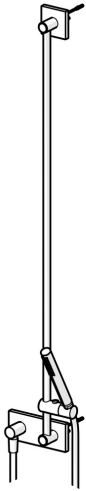

EAN: 4015474203365
static.hansa.com/44420100

- Shower solutions
- Trim Kit
- Concealed wall mounting
- Chrome
- Hand shower, Wall connection elbow, Shower hose (1600 mm), Anti limescale technology (easy to clean)
- Intense - invigorating water stream
- Non-return valve(s)
- Flexible length / can be shortened
- Square rosette
- 1 spray function

Technical data

Flow properties

Flow-rate at 3 bar (with flow controller) **13.2 l/min**

Technical properties

Hot water supply **max. +65°C**
 Working pressure **0.5-5 bar**
 Connection size **G1/2**
 Diameter **Ø 18 mm**
 Length / Height **1100 mm**
 Backflow prevention (EN1171) **EB**

Regulations

EN standard **EN 1112, EN 1113**

Approvals and Declarations

Declaration of conformity **DoC**

Spare parts

SP44420100

	Name	Code
01	Slide for shower rail, d 18 mm	59912781
01	Slide for shower rail, d 18 mm, (-2019) Discontinued	59913306
N.I.	Shower hose, L=1600 Satin	54120500
N.I.	Hand shower	54390100
N.I.	Non-return valve	59905714
N.I.	Thread nipple, G1/2xM18x1	59911384
N.I.	Gasket ring, d 21x12x2	59912304
N.I.	Screw, M5x6, SW2.5	59912617
N.I.	Flow limiter	59912777
N.I.	Cover plate, 75x75 mm	59913326
N.I.	Cover	59913422
N.I.	O-ring, d 26x2	59913423
N.I.	Thread nipple	59913658
N.I.	Cover flange, 175x75 mm	59913708
N.I.	Angle connector Discontinued	59913709
N.I.	Holder Discontinued	59913712
N.I.	Holder Discontinued	59913713