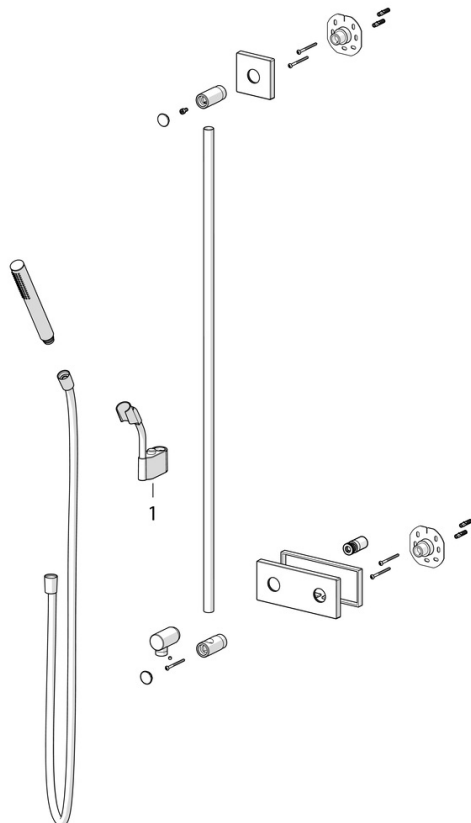

EAN: 4015474203365
static.hansa.com/44420100

- Shower solutions
- Trim Kit
- Concealed wall mounting
- Chrome
- Hand shower, Wall connection elbow, Shower hose (1600 mm), Anti limescale technology (easy to clean)
- Intense - invigorating water stream
- Non-return valve(s)
- Flexible length / can be shortened
- Square rosette
- 1 spray function

Technical data

Flow properties

Flow-rate at 3 bar (with flow controller) **13.2 l/min**

Technical properties

Hot water supply **max. +65°C**
 Working pressure **0.5-5 bar**
 Connection size **G1/2**
 Diameter **Ø 18 mm**
 Length / Height **1100 mm**
 Backflow prevention (EN1171) **EB**

Regulations

EN standard **EN 1112, EN 1113**

Approvals and Declarations

Declaration of conformity **DoC**

Spare parts

SP44420100

	Name	Code
01	Slide for shower rail, d 18 mm	59912781
01	Slide for shower rail, d 18 mm, (-2019) Discontinued	59913306
N.I.	Shower hose, L=1600 Satin	54120500
N.I.	Hand shower	54390100
N.I.	Non-return valve	59905714
N.I.	Thread nipple, G1/2xM18x1	59911384
N.I.	Gasket ring, d 21x12x2	59912304
N.I.	Screw, M5x6, SW2.5	59912617
N.I.	Flow limiter	59912777
N.I.	Cover plate, 75x75 mm	59913326
N.I.	Cover	59913422
N.I.	O-ring, d 26x2	59913423
N.I.	Thread nipple	59913658
N.I.	Cover flange, 175x75 mm	59913708
N.I.	Angle connector Discontinued	59913709
N.I.	Holder Discontinued	59913712
N.I.	Holder Discontinued	59913713