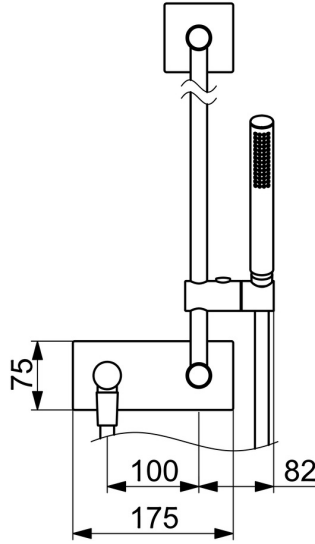

EAN: 4015474203365
static.hansa.com/44420100

- Shower solutions
- Trim Kit
- Concealed wall mounting
- Chrome
- Hand shower, Wall connection elbow, Shower hose (1600 mm), Anti limescale technology (easy to clean)
- Intense - invigorating water stream
- Non-return valve(s)
- Flexible length / can be shortened
- Square rosette
- 1 spray function

Technical data

Flow properties

Flow-rate at 3 bar (with flow controller) **13.2 l/min**

Technical properties

Hot water supply **max. +65°C**
 Working pressure **0.5-5 bar**
 Connection size **G1/2**
 Diameter **Ø 18 mm**
 Length / Height **1100 mm**
 Backflow prevention (EN1171) **EB**

Regulations

EN standard **EN 1112, EN 1113**

Approvals and Declarations

Declaration of conformity **DoC**

Spare parts

SP44420100

	Name	Code
01	Slide for shower rail, d 18 mm	59912781
01	Slide for shower rail, d 18 mm, (-2019) Discontinued	59913306
N.I.	Shower hose, L=1600 Satin	54120500
N.I.	Hand shower	54390100
N.I.	Non-return valve	59905714
N.I.	Thread nipple, G1/2xM18x1	59911384
N.I.	Gasket ring, d 21x12x2	59912304
N.I.	Screw, M5x6, SW2.5	59912617
N.I.	Flow limiter	59912777
N.I.	Cover plate, 75x75 mm	59913326
N.I.	Cover	59913422
N.I.	O-ring, d 26x2	59913423
N.I.	Thread nipple	59913658
N.I.	Cover flange, 175x75 mm	59913708
N.I.	Angle connector Discontinued	59913709
N.I.	Holder Discontinued	59913712
N.I.	Holder Discontinued	59913713