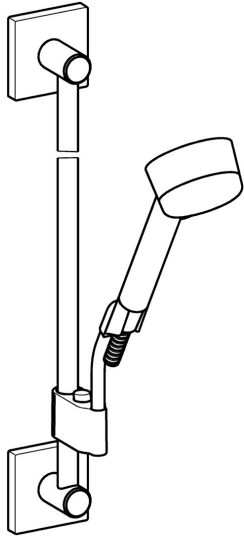

EAN: 4015474190030  
[static.hansa.com/44410190](https://static.hansa.com/44410190)

- Shower solutions
- Wall mounted
- Chrome

### Technical properties

Hot water supply	max. +65°C
Working pressure	0.5-5 bar

### SP44410100

	Name	Code
2	Holder Discontinued	59913712
2.1	Holder Discontinued	59913713
2.2	Cover	59913422
2.5	Cover plate, 75x75 mm	59913326
2.6	O-ring, d 26x2	59913423
3	Slide for shower rail, d 18 mm, (-2019) Discontinued	59913306
3	Slide for shower rail, d 18 mm	59912781
N.I.	Shower hose, L=1600 Satin	54120500