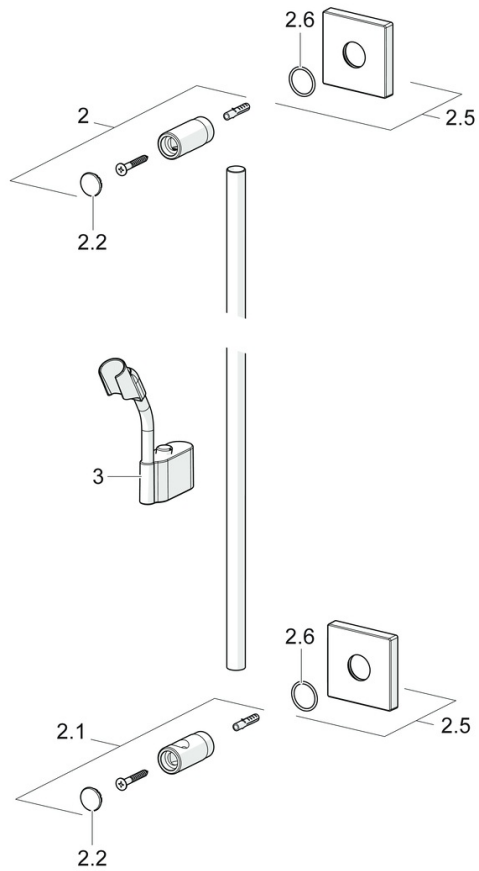

EAN: 4015474190030  
[static.hansa.com/44410190](https://static.hansa.com/44410190)

- Shower solutions
- Wall mounted
- Chrome

### Technical properties

Hot water supply	max. +65°C
Working pressure	0.5-5 bar

## Spare parts

### SP44410100

	Name	Code
2	Holder Discontinued	59913712
2.1	Holder Discontinued	59913713
2.2	Cover	59913422
2.5	Cover plate, 75x75 mm	59913326
2.6	O-ring, d 26x2	59913423
3	Slide for shower rail, d 18 mm, (-2019) Discontinued	59913306
3	Slide for shower rail, d 18 mm	59912781
N.I.	Shower hose, L=1600 Satin	54120500