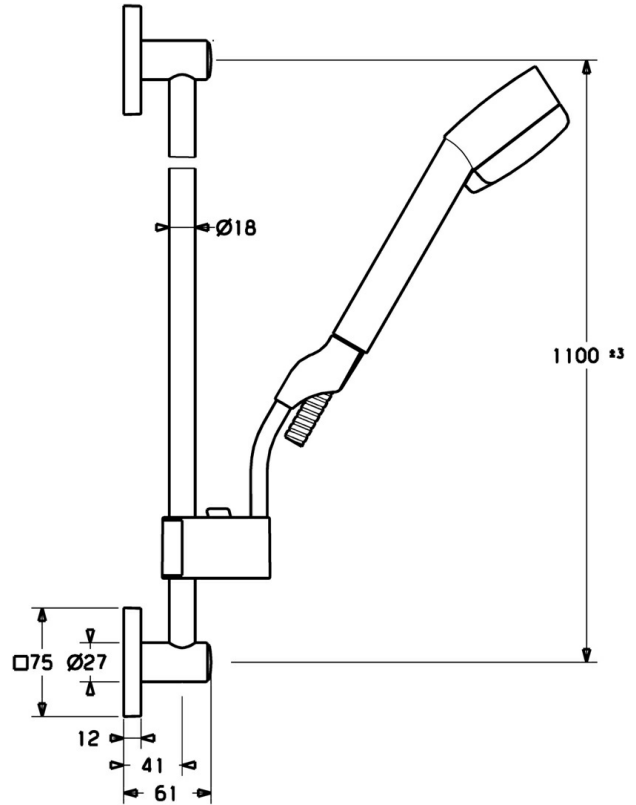

EAN: 4015474190030  
[static.hansa.com/44410190](https://static.hansa.com/44410190)

- Shower solutions
- Wall mounted
- Chrome

## Technical data

### Technical properties

Hot water supply	max. +65°C
Working pressure	0.5-5 bar

### SP44410100

	Name	Code
2	Holder Discontinued	59913712
2.1	Holder Discontinued	59913713
2.2	Cover	59913422
2.5	Cover plate, 75x75 mm	59913326
2.6	O-ring, d 26x2	59913423
3	Slide for shower rail, d 18 mm, (-2019) Discontinued	59913306
3	Slide for shower rail, d 18 mm	59912781
N.I.	Shower hose, L=1600 Satin	54120500