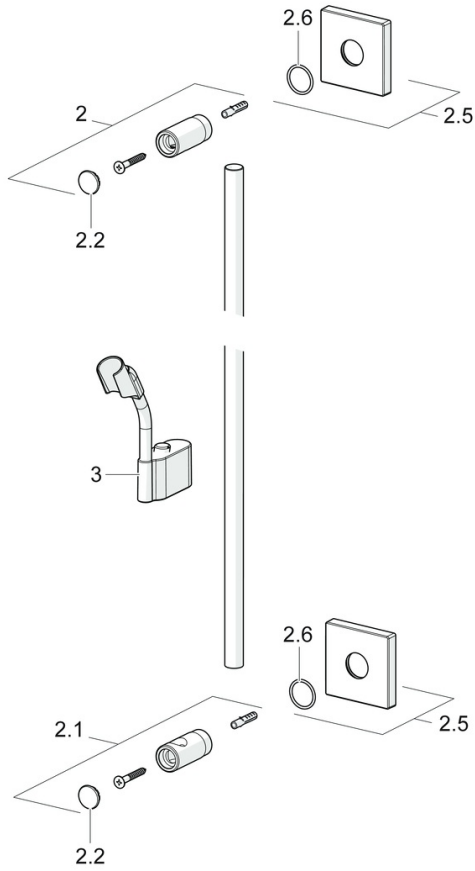

EAN: 4015474190122
static.hansa.com/44410100

- Shower solutions
- Accessories
- Wall mounted
- Chrome
- Adjustable shower rail bracket
- Flexible length / can be shortened

Technical data

Technical properties

Diameter	Ø 18 mm
Length / Height	1100 mm

Spare parts

SP44410100

	Name	Code
2	Holder Discontinued	59913712
2.1	Holder Discontinued	59913713
2.2	Cover	59913422
2.5	Cover plate, 75x75 mm	59913326
2.6	O-ring, d 26x2	59913423
3	Slide for shower rail, d 18 mm, (-2019) Discontinued	59913306
3	Slide for shower rail, d 18 mm	59912781
N.I.	Shower hose, L=1600 Satin	54120500