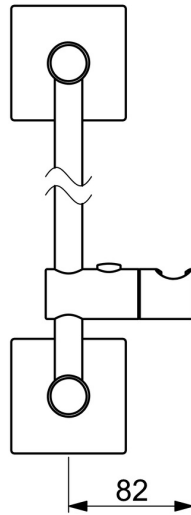

EAN: 4015474190122
static.hansa.com/44410100

- Shower solutions
- Accessories
- Wall mounted
- Chrome
- Adjustable shower rail bracket
- Flexible length / can be shortened

Technical data

Technical properties

Diameter	Ø 18 mm
Length / Height	1100 mm

Spare parts

SP44410100

	Name	Code
2	Holder Discontinued	59913712
2.1	Holder Discontinued	59913713
2.2	Cover	59913422
2.5	Cover plate, 75x75 mm	59913326
2.6	O-ring, d 26x2	59913423
3	Slide for shower rail, d 18 mm, (-2019) Discontinued	59913306
3	Slide for shower rail, d 18 mm	59912781
N.I.	Shower hose, L=1600 Satin	54120500