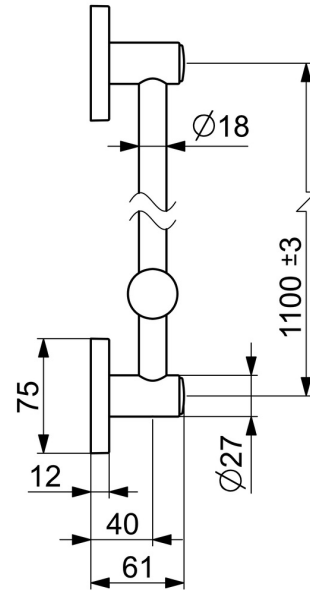

EAN: 4015474190122
static.hansa.com/44410100

- Shower solutions
- Accessories
- Wall mounted
- Chrome
- Adjustable shower rail bracket
- Flexible length / can be shortened

Technical data

Technical properties

Diameter	Ø 18 mm
Length / Height	1100 mm

Spare parts

SP44410100

	Name	Code
2	Holder Discontinued	59913712
2.1	Holder Discontinued	59913713
2.2	Cover	59913422
2.5	Cover plate, 75x75 mm	59913326
2.6	O-ring, d 26x2	59913423
3	Slide for shower rail, d 18 mm, (-2019) Discontinued	59913306
3	Slide for shower rail, d 18 mm	59912781
N.I.	Shower hose, L=1600 Satin	54120500