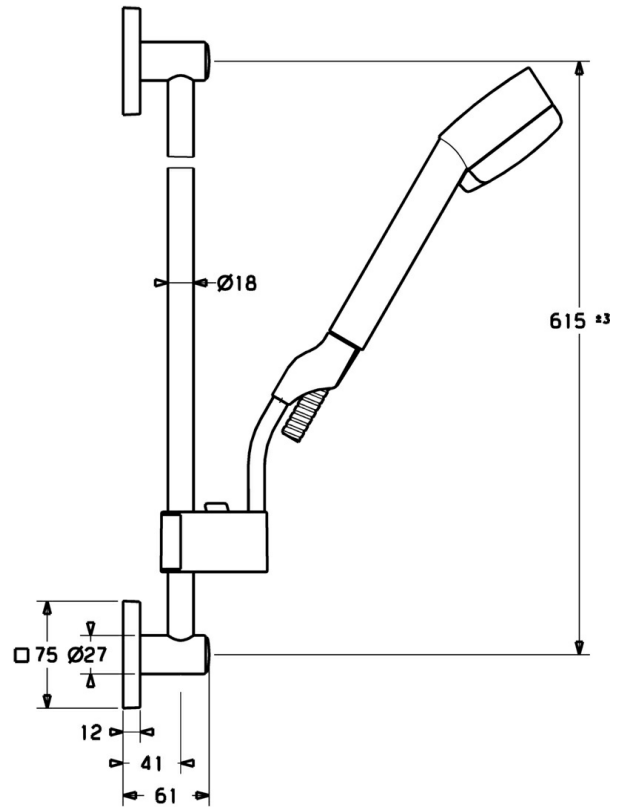

EAN: 4015474190023
static.hansa.com/44400190

- Shower solutions
- Wall mounted
- Chrome

Technical data

Technical properties

Hot water supply	max. +65°C
Working pressure	0.5-5 bar

Spare parts

SP44410100

	Name	Code
2	Holder Discontinued	59913712
2.1	Holder Discontinued	59913713
2.2	Cover	59913422
2.5	Cover plate, 75x75 mm	59913326
2.6	O-ring, d 26x2	59913423
3	Slide for shower rail, d 18 mm, (-2019) Discontinued	59913306
3	Slide for shower rail, d 18 mm	59912781
N.I.	Shower hose, L=1600 Satin	54120500