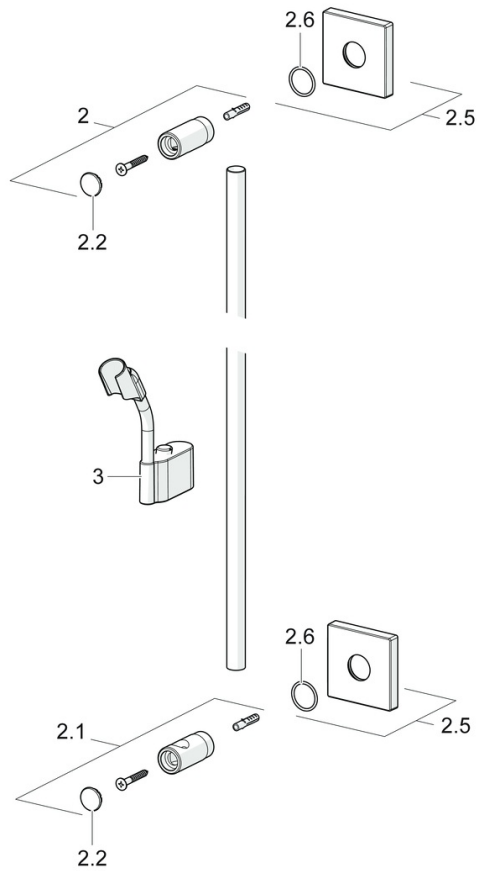

EAN: 4015474190023
static.hansa.com/44400190

- Shower solutions
- Wall mounted
- Chrome

Technical data

Technical properties

Hot water supply	max. +65°C
Working pressure	0.5-5 bar

Spare parts

SP44410100

	Name	Code
2	Holder Discontinued	59913712
2.1	Holder Discontinued	59913713
2.2	Cover	59913422
2.5	Cover plate, 75x75 mm	59913326
2.6	O-ring, d 26x2	59913423
3	Slide for shower rail, d 18 mm, (-2019) Discontinued	59913306
3	Slide for shower rail, d 18 mm	59912781
N.I.	Shower hose, L=1600 Satin	54120500