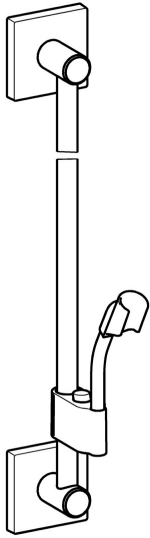

EAN: 4015474194274  
[static.hansa.com/44400100](http://static.hansa.com/44400100)

- Shower solutions
- Accessories
- Wall mounted
- Chrome
- Adjustable shower rail bracket
- Flexible length / can be shortened

## Spare parts

### SP44410100

	Name	Code
2	Holder Discontinued	59913712
2.1	Holder Discontinued	59913713
2.2	Cover	59913422
2.5	Cover plate, 75x75 mm	59913326
2.6	O-ring, d 26x2	59913423
3	Slide for shower rail, d 18 mm, (-2019) Discontinued	59913306
3	Slide for shower rail, d 18 mm	59912781
N.I.	Shower hose, L=1600 Satin	54120500