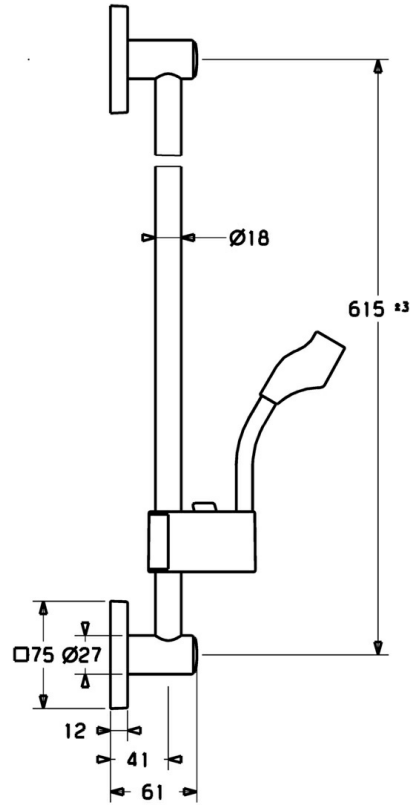

EAN: 4015474194274  
[static.hansa.com/44400100](http://static.hansa.com/44400100)

- Shower solutions
- Accessories
- Wall mounted
- Chrome
- Adjustable shower rail bracket
- Flexible length / can be shortened

### Technical data

## Spare parts

### SP44410100

	Name	Code
2	Holder Discontinued	59913712
2.1	Holder Discontinued	59913713
2.2	Cover	59913422
2.5	Cover plate, 75x75 mm	59913326
2.6	O-ring, d 26x2	59913423
3	Slide for shower rail, d 18 mm, (-2019) Discontinued	59913306
3	Slide for shower rail, d 18 mm	59912781
N.I.	Shower hose, L=1600 Satin	54120500