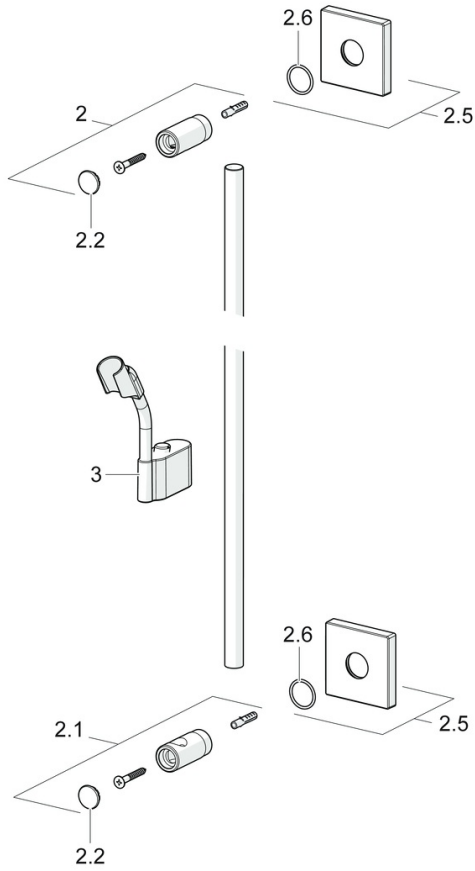

EAN: 4015474194274  
[static.hansa.com/44400100](http://static.hansa.com/44400100)

- Shower solutions
- Accessories
- Wall mounted
- Chrome
- Adjustable shower rail bracket
- Flexible length / can be shortened

## Spare parts

### SP44410100

	Name	Code
2	Holder Discontinued	59913712
2.1	Holder Discontinued	59913713
2.2	Cover	59913422
2.5	Cover plate, 75x75 mm	59913326
2.6	O-ring, d 26x2	59913423
3	Slide for shower rail, d 18 mm, (-2019) Discontinued	59913306
3	Slide for shower rail, d 18 mm	59912781
N.I.	Shower hose, L=1600 Satin	54120500