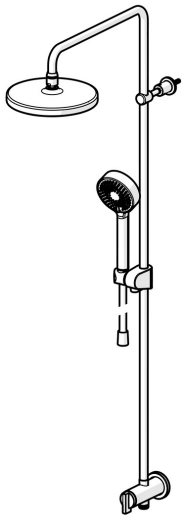

EAN: 4057304010989
static.hansa.com/44390200

- Shower solutions
- Wall mounted
- Chrome
- Turn operated diverter
- Hand shower, Shower rail, Overhead shower, Adjustable shower rail bracket, Shower hose (1750 mm), Variable fixing points, Rotatable ball joint connection, Anti limescale technology (easy to clean)
- Normal - Even and soft water stream, Refreshing - Strong water stream, activates and refreshes body, Relaxing - Soft water stream, pleasant for entire body
- Non-return valve(s)
- Straight coupling(s), Direct connection, External thread
- Flexible length / can be shortened
- 3 spray functions

Technical data

Flow properties

Flow-rate at 3 bar	15.0 / 15.6 l/min
Pressure loss with flow (0.2 l/s)	1.8 bar

Technical properties

DN-size (nominal dimension)	DN15
Hot water supply	max. +65°C
Working pressure	1-10 bar
Connection size	G1/2
Projection	407 mm
Backflow prevention (EN1717)	EB
Material	Brass

Regulations

EN standard	EN 1112, EN 1113
Noise class	I (ISO 3822)

Approvals and Declarations

Declaration of conformity	DoC
---------------------------	------------

Spare parts

SP44380200

	Name	Code
01	Diverter	59914119
02	Diverter	59914183
03	Non-return valve, DN15	59914250
04	Shower pipe holder	59914773
05	Slide for shower rail	59914392
N.I.	Shower hose, L=1000, G1/2xG1/2	59913813