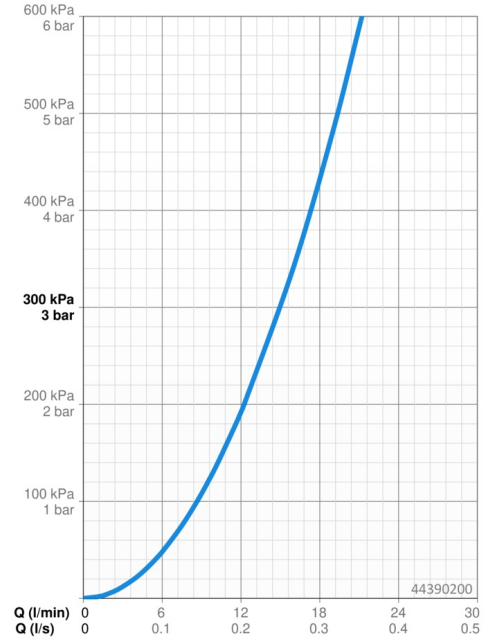

Technical data

Flow properties

Flow-rate at 3 bar	15.0 / 15.6 l/min
Pressure loss with flow (0.2 l/s)	1.8 bar

Technical properties

DN-size (nominal dimension)	DN15
Hot water supply	max. +65°C
Working pressure	1-10 bar
Connection size	G1/2
Projection	407 mm
Backflow prevention (EN1717)	EB
Material	Brass

Regulations

EN standard	EN 1112, EN 1113
Noise class	I (ISO 3822)

Approvals and Declarations

Declaration of conformity	DoC