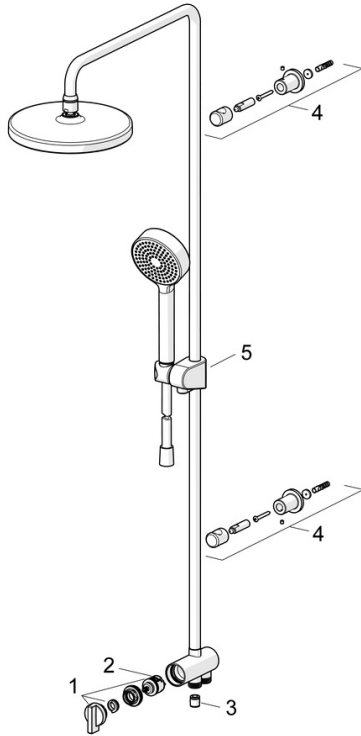

EAN: 4057304010989
static.hansa.com/44390200

- Shower solutions
- Wall mounted
- Chrome
- Turn operated diverter
- Hand shower, Shower rail, Overhead shower, Adjustable shower rail bracket, Shower hose (1750 mm), Variable fixing points, Rotatable ball joint connection, Anti limescale technology (easy to clean)
- Normal - Even and soft water stream, Refreshing - Strong water stream, activates and refreshes body, Relaxing - Soft water stream, pleasant for entire body
- Non-return valve(s)
- Straight coupling(s), Direct connection, External thread
- Flexible length / can be shortened
- 3 spray functions

Technical data

Flow properties

Flow-rate at 3 bar	15.0 / 15.6 l/min
Pressure loss with flow (0.2 l/s)	1.8 bar

Technical properties

DN-size (nominal dimension)	DN15
Hot water supply	max. +65°C
Working pressure	1-10 bar
Connection size	G1/2
Projection	407 mm
Backflow prevention (EN1717)	EB
Material	Brass

Regulations

EN standard	EN 1112, EN 1113
Noise class	I (ISO 3822)

Approvals and Declarations

Declaration of conformity	DoC
---------------------------	------------

Spare parts

SP44380200

	Name	Code
01	Diverter	59914119
02	Diverter	59914183
03	Non-return valve, DN15	59914250
04	Shower pipe holder	59914773
05	Slide for shower rail	59914392
N.I.	Shower hose, L=1000, G1/2xG1/2	59913813