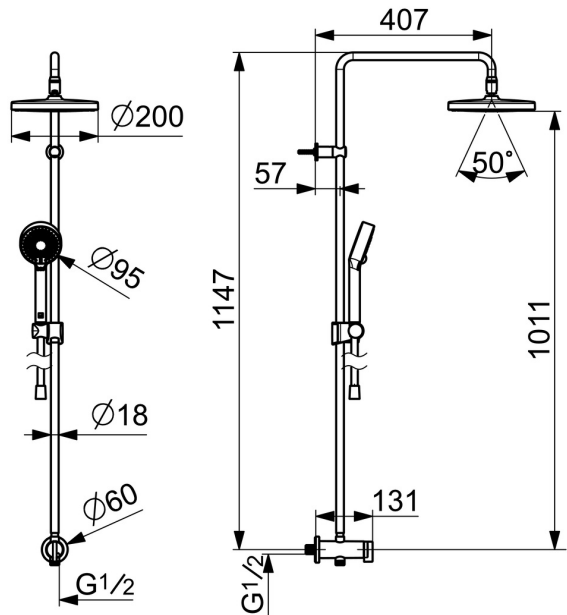

EAN: 4057304010989
static.hansa.com/44390200

- Shower solutions
- Wall mounted
- Chrome
- Turn operated diverter
- Hand shower, Shower rail, Overhead shower, Adjustable shower rail bracket, Shower hose (1750 mm), Variable fixing points, Rotatable ball joint connection, Anti limescale technology (easy to clean)
- Normal - Even and soft water stream, Refreshing - Strong water stream, activates and refreshes body, Relaxing - Soft water stream, pleasant for entire body
- Non-return valve(s)
- Straight coupling(s), Direct connection, External thread
- Flexible length / can be shortened
- 3 spray functions

Technical data

Flow properties

Flow-rate at 3 bar	15.0 / 15.6 l/min
Pressure loss with flow (0.2 l/s)	1.8 bar

Technical properties

DN-size (nominal dimension)	DN15
Hot water supply	max. +65°C
Working pressure	1-10 bar
Connection size	G1/2
Projection	407 mm
Backflow prevention (EN1717)	EB
Material	Brass

Regulations

EN standard	EN 1112, EN 1113
Noise class	I (ISO 3822)

Approvals and Declarations

Declaration of conformity	DoC
---------------------------	------------

Spare parts

SP44380200

	Name	Code
01	Diverter	59914119
02	Diverter	59914183
03	Non-return valve, DN15	59914250
04	Shower pipe holder	59914773
05	Slide for shower rail	59914392
N.I.	Shower hose, L=1000, G1/2xG1/2	59913813