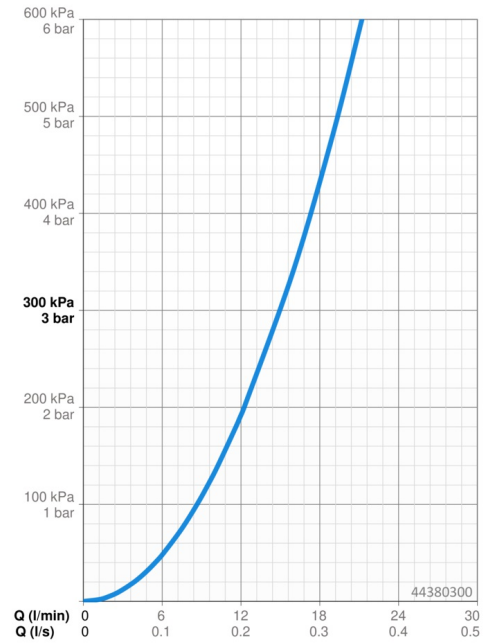

Technical data

Flow properties

Flow-rate at 3 bar	15.0 / 15.6 l/min
Pressure loss with flow (0.2 l/s)	1.8 bar

Technical properties

DN-size (nominal dimension)	DN15
Hot water supply	max. +70°C
Working pressure	1-10 bar
Connection size	G1/2
Projection	407 mm
Backflow prevention (EN1717)	EB
Material	Brass

Regulations

EN standard	EN 1112, EN 1113
Noise class	I (ISO 3822)

Approvals and Declarations

Declaration of conformity	DoC