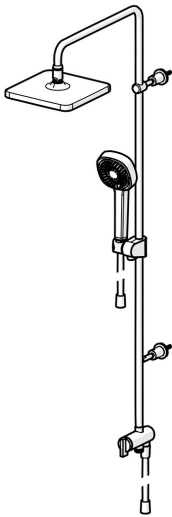

EAN: 4057304015953  
[static.hansa.com/44380300](http://static.hansa.com/44380300)

- Shower solutions
- Wall mounted
- Chrome
- Turn operated diverter
- Hand shower, Shower rail, Overhead shower, Adjustable shower rail bracket, Shower hose (1750 mm), Eco flow control, Variable fixing points, Rotatable ball joint connection, Anti limescale technology (easy to clean)
- Normal - Even and soft water stream, Refreshing - Strong water stream, activates and refreshes body, Relaxing - Soft water stream, pleasant for entire body
- Non-return valve(s)
- Flexible inlet pipes
- Flexible length / can be shortened
- 3 spray functions

### Flow properties

Flow-rate at 3 bar	<b>15.0 / 15.6 l/min</b>
Pressure loss with flow (0.2 l/s)	<b>1.8 bar</b>

### Technical properties

DN-size (nominal dimension)	<b>DN15</b>
Hot water supply	<b>max. +70°C</b>
Working pressure	<b>1-10 bar</b>
Connection size	<b>G1/2</b>
Projection	<b>407 mm</b>
Backflow prevention (EN1717)	<b>EB</b>
Material	<b>Brass</b>

### SP44380200

	Name	Code
01	Diverter	59914119
02	Diverter	59914183
03	Non-return valve, DN15	59914250
04	Shower pipe holder	59914773
05	Slide for shower rail	59914392
N.I.	Shower hose, L=1000, G1/2xG1/2	59913813