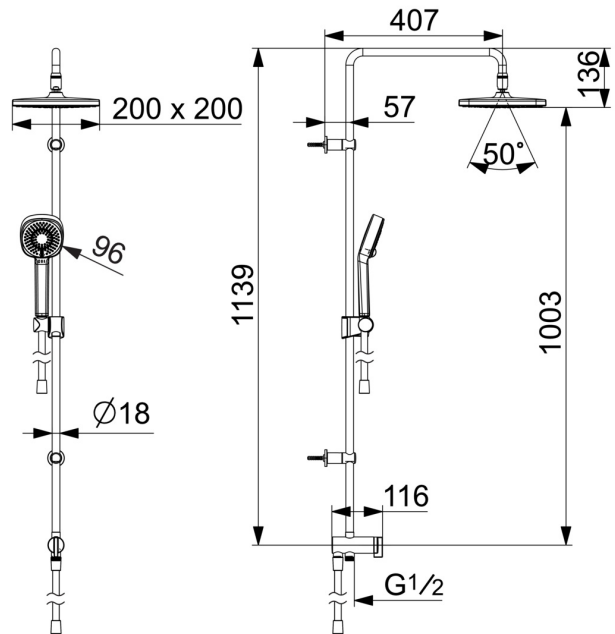

EAN: 4057304015953  
[static.hansa.com/44380300](http://static.hansa.com/44380300)

- Shower solutions
- Wall mounted
- Chrome
- Turn operated diverter
- Hand shower, Shower rail, Overhead shower, Adjustable shower rail bracket, Shower hose (1750 mm), Eco flow control, Variable fixing points, Rotatable ball joint connection, Anti limescale technology (easy to clean)
- Normal - Even and soft water stream, Refreshing - Strong water stream, activates and refreshes body, Relaxing - Soft water stream, pleasant for entire body
- Non-return valve(s)
- Flexible inlet pipes
- Flexible length / can be shortened
- 3 spray functions

### Technical properties

DN-size (nominal dimension)	<b>DN15</b>
Hot water supply	<b>max. +70°C</b>
Working pressure	<b>1-10 bar</b>
Connection size	<b>G1/2</b>
Projection	<b>407 mm</b>
Backflow prevention (EN1717)	<b>EB</b>
Material	<b>Brass</b>

### SP44380200

	Name	Code
01	Diverter	59914119
02	Diverter	59914183
03	Non-return valve, DN15	59914250
04	Shower pipe holder	59914773
05	Slide for shower rail	59914392
N.I.	Shower hose, L=1000, G1/2xG1/2	59913813