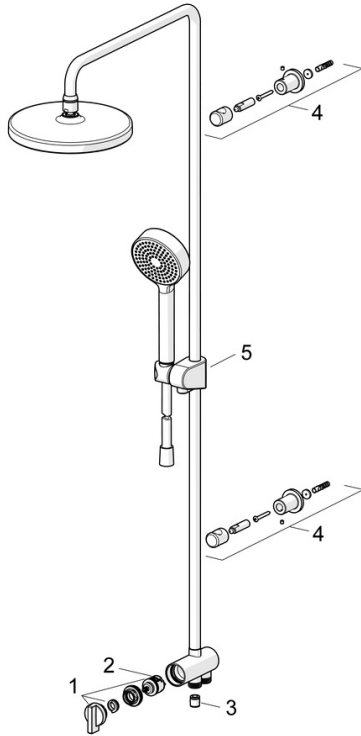

EAN: 4057304015953  
[static.hansa.com/44380300](http://static.hansa.com/44380300)

- Shower solutions
- Wall mounted
- Chrome
- Turn operated diverter
- Hand shower, Shower rail, Overhead shower, Adjustable shower rail bracket, Shower hose (1750 mm), Eco flow control, Variable fixing points, Rotatable ball joint connection, Anti limescale technology (easy to clean)
- Normal - Even and soft water stream, Refreshing - Strong water stream, activates and refreshes body, Relaxing - Soft water stream, pleasant for entire body
- Non-return valve(s)
- Flexible inlet pipes
- Flexible length / can be shortened
- 3 spray functions

### Technical properties

DN-size (nominal dimension)	<b>DN15</b>
Hot water supply	<b>max. +70°C</b>
Working pressure	<b>1-10 bar</b>
Connection size	<b>G1/2</b>
Projection	<b>407 mm</b>
Backflow prevention (EN1717)	<b>EB</b>
Material	<b>Brass</b>

### SP44380200

	Name	Code
01	Diverter	59914119
02	Diverter	59914183
03	Non-return valve, DN15	59914250
04	Shower pipe holder	59914773
05	Slide for shower rail	59914392
N.I.	Shower hose, L=1000, G1/2xG1/2	59913813